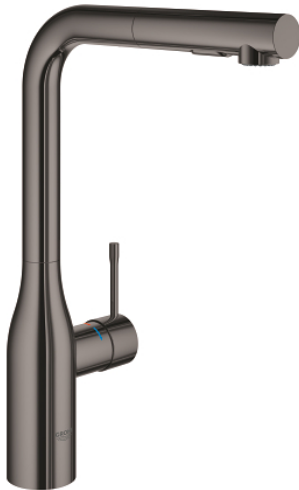

30 270 A00 ESSENCE SINGLE-LEVER SINK MIXER 1/2"

PRODUCT DESCRIPTION

- Colour: hard graphite
- high spout
- single hole installation
- GROHE LongLife finish
- GROHE SilkMove 28 mm ceramic cartridge
- Pull-Out spout for greater flexibility
- Easy Docking Function guarantees easy retraction and smooth docking back to the starting position
- flow straightener
- diverter: laminar spray/SpeedClean shower jet
- automatic return to laminar spray
- material: metal
- swivel tubular spout, swivel area 360°
- integrated non-return valve
- protected against backflow
- flexible connection hoses
- metal fixation set
- integrated temperature limiter
- min. recommended pressure 1.0 bar