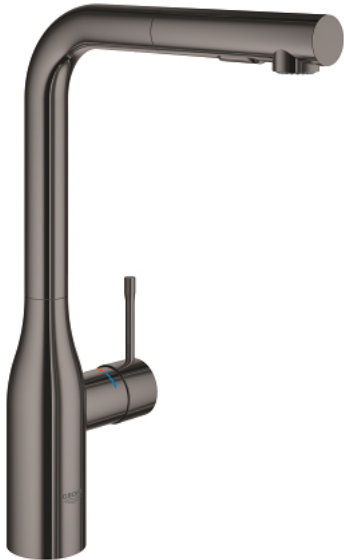

30 270 A00 ESSENCE SINGLE-LEVER SINK MIXER 1/2"

PRODUCT DESCRIPTION

- Typ: hard graphite
- high spout
- single hole installation
- GROHE LongLife finish
- GROHE SilkMove 28 mm ceramic cartridge
- Pull-Out spout for greater flexibility
- Easy Docking Function guarantees easy retraction and smooth docking back to the starting position
- flow straightener
- diverter: laminar spray/SpeedClean shower jet
- automatic return to laminar spray
- material: metal
- swivel tubular spout, swivel area 360°
- integrated non-return valve
- protected against backflow
- flexible connection hoses
- metal fixation set
- integrated temperature limiter
- min. recommended pressure 1.0 bar