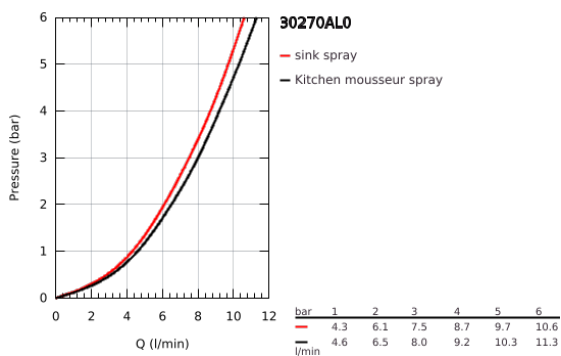

30 270 AL0 ESSENCE SINGLE-LEVER SINK MIXER 1/2"

PRODUCT DESCRIPTION

- Colour: brushed hard graphite
- high spout
- single hole installation
- GROHE LongLife finish
- GROHE SilkMove 28 mm ceramic cartridge
- Pull-Out spout for greater flexibility
- Easy Docking Function guarantees easy retraction and smooth docking back to the starting position
- flow straightener
- Dual Spray - switch between laminar spray and SpeedClean shower jet using diverter
- automatic return to laminar spray
- material: metal
- swivel tubular spout, swivel area 360°
- integrated non-return valve
- protected against backflow
- flexible connection hoses
- metal fixation set
- integrated temperature limiter
- min. recommended pressure 1.0 bar

30 270 AL0 ESSENCE SINGLE-LEVER SINK MIXER 1/2"

SPARE PARTS

- 1: Lever (Spare part-nr. 46927AL0)
- 2: Cartridge (Spare part-nr. 46580000)
- 3: Pull-Out spray (Spare part-nr. 46926AL0)
- 3.1: Dirt strainer (Spare part-nr. 0676800M)
- 3.2: Non-return valve (Spare part-nr. 08565000)
- 3.3: Flow straightener (Spare part-nr. 48275000)
- 4: Hose for sink mixer with pull-out dual spray or mousseur (Spare part-nr. 48293000)
- 5: Shank fastening assembly (Spare part-nr. 48384000)
- 6: Support plate (Spare part-nr. 05334000)