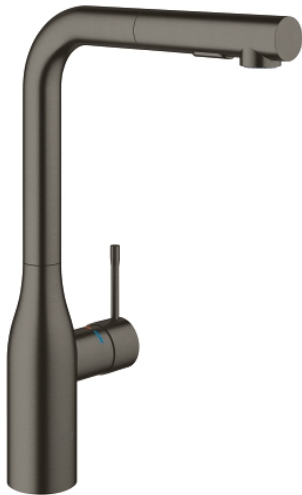

30 270 AL0 ESSENCE SINGLE-LEVER SINK MIXER 1/2"

PRODUCT DESCRIPTION

- Colour: brushed hard graphite
- high spout
- single hole installation
- GROHE LongLife finish
- GROHE SilkMove 28 mm ceramic cartridge
- Pull-Out spout for greater flexibility
- Easy Docking Function guarantees easy retraction and smooth docking back to the starting position
- flow straightener
- Dual Spray - switch between laminar spray and SpeedClean shower jet using diverter
- automatic return to laminar spray
- material: metal
- swivel tubular spout, swivel area 360°
- integrated non-return valve
- protected against backflow
- flexible connection hoses
- metal fixation set
- integrated temperature limiter
- min. recommended pressure 1.0 bar

30 270 AL0 ESSENCE SINGLE-LEVER SINK MIXER 1/2"

SPARE PARTS

- 1: Lever (Spare part-nr. 46927AL0)
- 2: Cartridge (Spare part-nr. 46580000)
- 3: Pull-Out spray (Spare part-nr. 46926AL0)
- 3.1: Dirt strainer (Spare part-nr. 0676800M)
- 3.2: Non-return valve (Spare part-nr. 08565000)
- 3.3: Flow straightener (Spare part-nr. 48275000)
- 4: Hose for sink mixer with pull-out dual spray or mousseur (Spare part-nr. 48293000)
- 5: Shank fastening assembly (Spare part-nr. 48384000)
- 6: Support plate (Spare part-nr. 05334000)