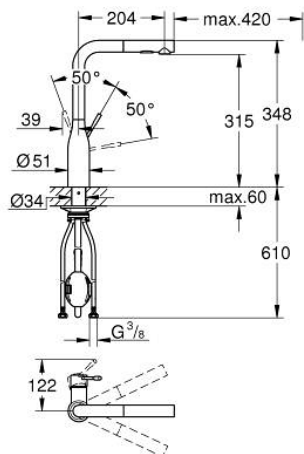

30 270 AL0 ESSENCE SINGLE-LEVER SINK MIXER 1/2"

PRODUCT DESCRIPTION

- Colour: brushed hard graphite
- high spout
- single hole installation
- GROHE LongLife finish
- GROHE SilkMove 28 mm ceramic cartridge
- Pull-Out spout for greater flexibility
- Easy Docking Function guarantees easy retraction and smooth docking back to the starting position
- flow straightener
- Dual Spray - switch between laminar spray and SpeedClean shower jet using diverter
- automatic return to laminar spray
- material: metal
- swivel tubular spout, swivel area 360°
- integrated non-return valve
- protected against backflow
- flexible connection hoses
- metal fixation set
- integrated temperature limiter
- min. recommended pressure 1.0 bar

30 270 AL0 ESSENCE SINGLE-LEVER SINK MIXER 1/2"

SPARE PARTS

- 1: Lever (Spare part-nr. 46927AL0)
- 2: Cartridge (Spare part-nr. 46580000)
- 3: Pull-Out spray (Spare part-nr. 46926AL0)
- 3.1: Dirt strainer (Spare part-nr. 0676800M)
- 3.2: Non-return valve (Spare part-nr. 08565000)
- 3.3: Flow straightener (Spare part-nr. 48275000)
- 4: Hose for sink mixer with pull-out dual spray or mousseur (Spare part-nr. 48293000)
- 5: Shank fastening assembly (Spare part-nr. 48384000)
- 6: Support plate (Spare part-nr. 05334000)