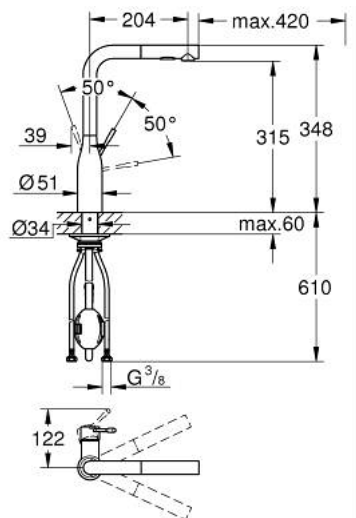

## 30 270 AL0 ESSENCE SINGLE-LEVER SINK MIXER 1/2"

### PRODUCT DESCRIPTION

- Tyc: brushed hard graphite
- high spout
- single hole installation
- GROHE LongLife finish
- GROHE SilkMove 28 mm ceramic cartridge
- Pull-Out spout for greater flexibility
- Easy Docking Function guarantees easy retraction and smooth docking back to the starting position
- flow straightener
- Dual Spray - switch between laminar spray and SpeedClean shower jet using diverter
- automatic return to laminar spray
- material: metal
- swivel tubular spout, swivel area 360°
- integrated non-return valve
- protected against backflow
- flexible connection hoses
- metal fixation set
- integrated temperature limiter
- min. recommended pressure 1.0 bar

### SPARE PARTS

- 1: Lever (Spare part-nr. 46927AL0)
- 2: Cartridge (Spare part-nr. 46580000)
- 3: Pull-Out spray (Spare part-nr. 46926AL0)
- 3.1: Dirt strainer (Spare part-nr. 0676800M)
- 3.2: Non-return valve (Spare part-nr. 08565000)
- 3.3: Flow straightener (Spare part-nr. 48275000)
- 4: Hose for sink mixer with pull-out dual spray or mousseur (Spare part-nr. 48293000)
- 5: Shank fastening assembly (Spare part-nr. 48384000)
- 6: Support plate (Spare part-nr. 05334000)