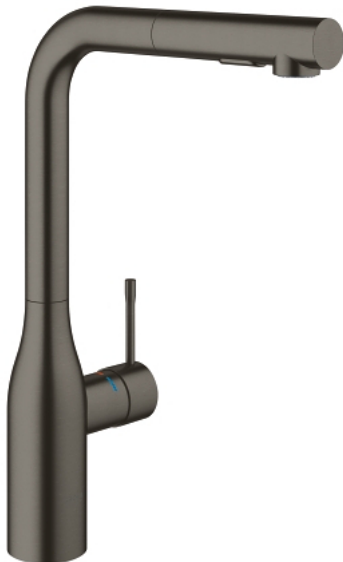

## 30 270 AL0 ESSENCE SINGLE-LEVER SINK MIXER 1/2"

### PRODUCT DESCRIPTION

- Tyc: brushed hard graphite
- high spout
- single hole installation
- GROHE LongLife finish
- GROHE SilkMove 28 mm ceramic cartridge
- Pull-Out spout for greater flexibility
- Easy Docking Function guarantees easy retraction and smooth docking back to the starting position
- flow straightener
- Dual Spray - switch between laminar spray and SpeedClean shower jet using diverter
- automatic return to laminar spray
- material: metal
- swivel tubular spout, swivel area 360°
- integrated non-return valve
- protected against backflow
- flexible connection hoses
- metal fixation set
- integrated temperature limiter
- min. recommended pressure 1.0 bar