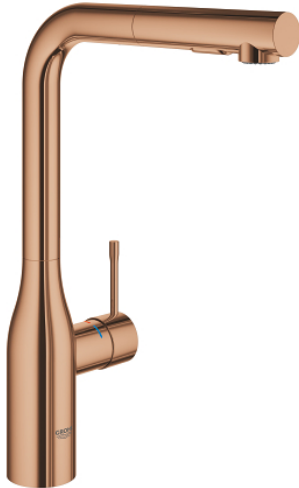

### 30 270 DA0 ESSENCE SINGLE-LEVER SINK MIXER 1/2"

#### PRODUCT DESCRIPTION

- Colour: warm sunset
- high spout
- single hole installation
- GROHE LongLife finish
- GROHE SilkMove 28 mm ceramic cartridge
- Pull-Out spout for greater flexibility
- Easy Docking Function guarantees easy retraction and smooth docking back to the starting position
- flow straightener
- Dual Spray - switch between laminar spray and SpeedClean shower jet using diverter
- automatic return to laminar spray
- material: metal
- swivel tubular spout, swivel area 360°
- integrated non-return valve
- protected against backflow
- flexible connection hoses
- metal fixation set
- integrated temperature limiter
- min. recommended pressure 1.0 bar