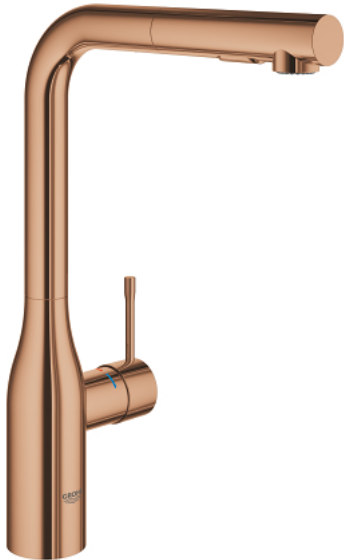

## 30 270 DA0 ESSENCE SINGLE-LEVER SINK MIXER 1/2"

### PRODUCT DESCRIPTION

- Typ: warm sunset
- high spout
- single hole installation
- GROHE LongLife finish
- GROHE SilkMove 28 mm ceramic cartridge
- Pull-Out spout for greater flexibility
- Easy Docking Function guarantees easy retraction and smooth docking back to the starting position
- flow straightener
- Dual Spray - switch between laminar spray and SpeedClean shower jet using diverter
- automatic return to laminar spray
- material: metal
- swivel tubular spout, swivel area 360°
- integrated non-return valve
- protected against backflow
- flexible connection hoses
- metal fixation set
- integrated temperature limiter
- min. recommended pressure 1.0 bar