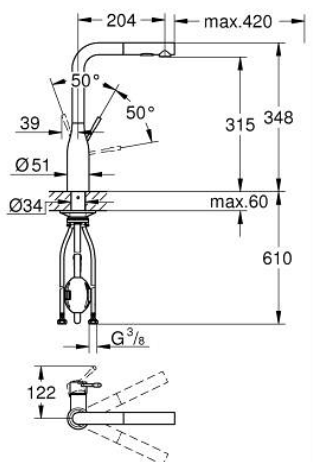

30 270 DC0 ESSENCE SINGLE-LEVER SINK MIXER 1/2"

PRODUCT DESCRIPTION

- Colour: supersteel
- high spout
- single hole installation
- GROHE LongLife finish
- GROHE SilkMove 28 mm ceramic cartridge
- Pull-Out spout for greater flexibility
- Easy Docking Function guarantees easy retraction and smooth docking back to the starting position
- flow straightener
- Dual Spray - switch between laminar spray and SpeedClean shower jet using diverter
- automatic return to laminar spray
- material: metal
- swivel tubular spout, swivel area 360°
- integrated non-return valve
- protected against backflow
- flexible connection hoses
- metal fixation set
- integrated temperature limiter
- min. recommended pressure 1.0 bar

30 270 DC0 ESSENCE SINGLE-LEVER SINK MIXER 1/2"

SPARE PARTS

- 1: Lever (Spare part-nr. 46927DC0)
- 2: Cartridge (Spare part-nr. 46580000)
- 3: Pull-Out spray (Spare part-nr. 46926DC0)
- 3.1: Dirt strainer (Spare part-nr. 0676800M)
- 3.2: Non-return valve (Spare part-nr. 08565000)
- 3.3: Flow straightener (Spare part-nr. 48275000)
- 4: Hose for sink mixer with pull-out dual spray or mousseur (Spare part-nr. 48293000)
- 5: Shank fastening assembly (Spare part-nr. 48384000)
- 6: Support plate (Spare part-nr. 05334000)