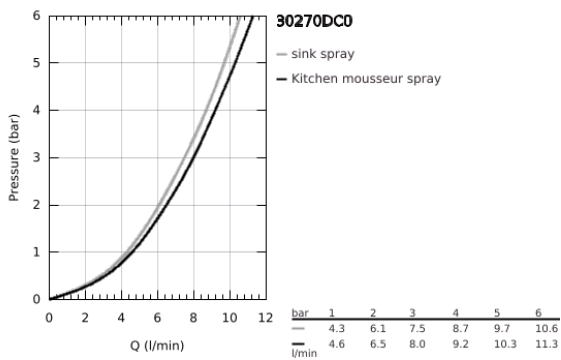

30 270 DC0 ESSENCE SINGLE-LEVER SINK MIXER 1/2"

PRODUCT DESCRIPTION

- Colour: supersteel
- high spout
- single hole installation
- GROHE LongLife finish
- GROHE SilkMove 28 mm ceramic cartridge
- Pull-Out spout for greater flexibility
- Easy Docking Function guarantees easy retraction and smooth docking back to the starting position
- flow straightener
- Dual Spray - switch between laminar spray and SpeedClean shower jet using diverter
- automatic return to laminar spray
- material: metal
- swivel tubular spout, swivel area 360°
- integrated non-return valve
- protected against backflow
- flexible connection hoses
- metal fixation set
- integrated temperature limiter
- min. recommended pressure 1.0 bar

30 270 DC0 ESSENCE SINGLE-LEVER SINK MIXER 1/2"

SPARE PARTS

- 1: Lever (Spare part-nr. 46927DC0)
- 2: Cartridge (Spare part-nr. 46580000)
- 3: Pull-Out spray (Spare part-nr. 46926DC0)
- 3.1: Dirt strainer (Spare part-nr. 0676800M)
- 3.2: Non-return valve (Spare part-nr. 08565000)
- 3.3: Flow straightener (Spare part-nr. 48275000)
- 4: Hose for sink mixer with pull-out dual spray or mousseur (Spare part-nr. 48293000)
- 5: Shank fastening assembly (Spare part-nr. 48384000)
- 6: Support plate (Spare part-nr. 05334000)