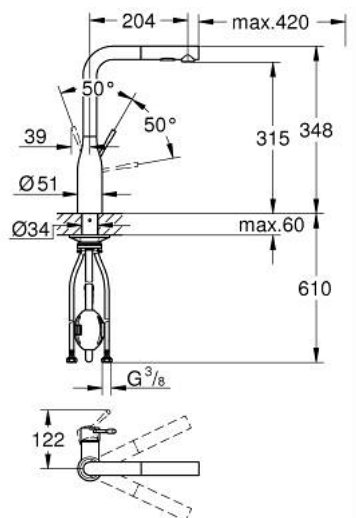

30 270 DC0 ESSENCE SINGLE-LEVER SINK MIXER 1/2"

PRODUCT DESCRIPTION

- Typ: supersteel
- high spout
- single hole installation
- GROHE LongLife finish
- GROHE SilkMove 28 mm ceramic cartridge
- Pull-Out spout for greater flexibility
- Easy Docking Function guarantees easy retraction and smooth docking back to the starting position
- flow straightener
- Dual Spray - switch between laminar spray and SpeedClean shower jet using diverter
- automatic return to laminar spray
- material: metal
- swivel tubular spout, swivel area 360°
- integrated non-return valve
- protected against backflow
- flexible connection hoses
- metal fixation set
- integrated temperature limiter
- min. recommended pressure 1.0 bar

30 270 DC0 ESSENCE SINGLE-LEVER SINK MIXER 1/2"

SPARE PARTS

- 1: Lever (Spare part-nr. 46927DC0)
- 2: Cartridge (Spare part-nr. 46580000)
- 3: Pull-Out spray (Spare part-nr. 46926DC0)
- 3.1: Dirt strainer (Spare part-nr. 0676800M)
- 3.2: Non-return valve (Spare part-nr. 08565000)
- 3.3: Flow straightener (Spare part-nr. 48275000)
- 4: Hose for sink mixer with pull-out dual spray or mousseur (Spare part-nr. 48293000)
- 5: Shank fastening assembly (Spare part-nr. 48384000)
- 6: Support plate (Spare part-nr. 05334000)