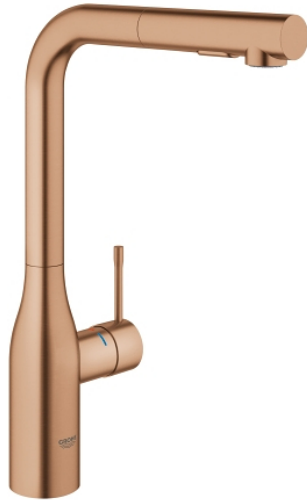

### 30 270 DL0 ESSENCE SINGLE-LEVER SINK MIXER 1/2"

**PRODUCT DESCRIPTION**

- Colour: brushed warm sunset
- high spout
- single hole installation
- GROHE LongLife finish
- GROHE SilkMove 28 mm ceramic cartridge
- Pull-Out spout for greater flexibility
- Easy Docking Function guarantees easy retraction and smooth docking back to the starting position
- flow straightener
- Dual Spray - switch between laminar spray and SpeedClean shower jet using diverter
- automatic return to laminar spray
- material: metal
- swivel tubular spout, swivel area 360°
- integrated non-return valve
- protected against backflow
- flexible connection hoses
- metal fixation set
- integrated temperature limiter
- min. recommended pressure 1.0 bar