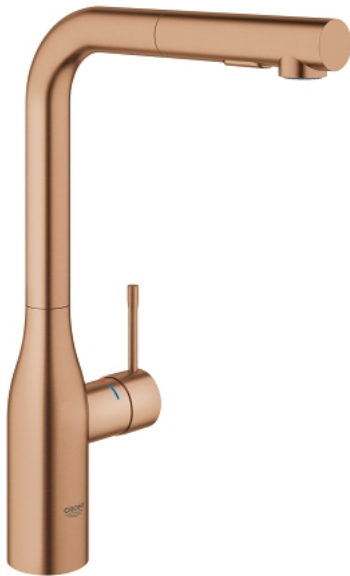

30 270 DL0 ESSENCE SINGLE-LEVER SINK MIXER 1/2"

PRODUCT DESCRIPTION

- Typ: brushed warm sunset
- high spout
- single hole installation
- GROHE LongLife finish
- GROHE SilkMove 28 mm ceramic cartridge
- Pull-Out spout for greater flexibility
- Easy Docking Function guarantees easy retraction and smooth docking back to the starting position
- flow straightener
- Dual Spray - switch between laminar spray and SpeedClean shower jet using diverter
- automatic return to laminar spray
- material: metal
- swivel tubular spout, swivel area 360°
- integrated non-return valve
- protected against backflow
- flexible connection hoses
- metal fixation set
- integrated temperature limiter
- min. recommended pressure 1.0 bar