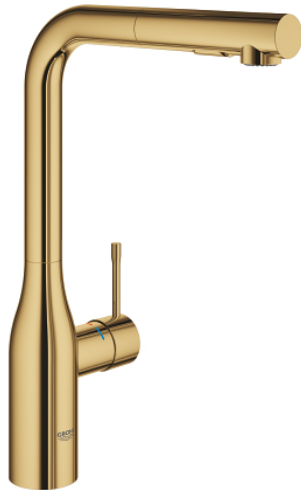

30 270 GL0 ESSENCE SINGLE-LEVER SINK MIXER 1/2"

PRODUCT DESCRIPTION

- Colour: cool sunrise
- high spout
- single hole installation
- GROHE LongLife finish
- GROHE SilkMove 28 mm ceramic cartridge
- Pull-Out spout for greater flexibility
- Easy Docking Function guarantees easy retraction and smooth docking back to the starting position
- flow straightener
- Dual Spray - switch between laminar spray and SpeedClean shower jet using diverter
- automatic return to laminar spray
- material: metal
- swivel tubular spout, swivel area 360°
- integrated non-return valve
- protected against backflow
- flexible connection hoses
- metal fixation set
- integrated temperature limiter
- min. recommended pressure 1.0 bar