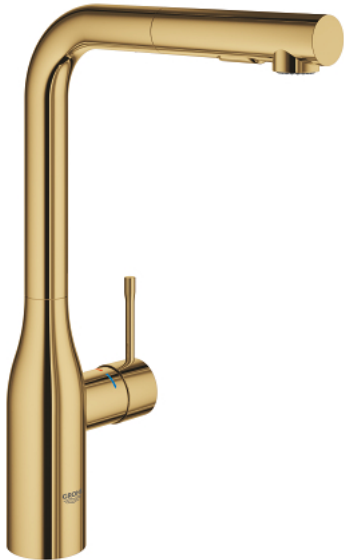

30 270 GL0 ESSENCE SINGLE-LEVER SINK MIXER 1/2"

PRODUCT DESCRIPTION

- Typ: cool sunrise
- high spout
- single hole installation
- GROHE LongLife finish
- GROHE SilkMove 28 mm ceramic cartridge
- Pull-Out spout for greater flexibility
- Easy Docking Function guarantees easy retraction and smooth docking back to the starting position
- flow straightener
- Dual Spray - switch between laminar spray and SpeedClean shower jet using diverter
- automatic return to laminar spray
- material: metal
- swivel tubular spout, swivel area 360°
- integrated non-return valve
- protected against backflow
- flexible connection hoses
- metal fixation set
- integrated temperature limiter
- min. recommended pressure 1.0 bar