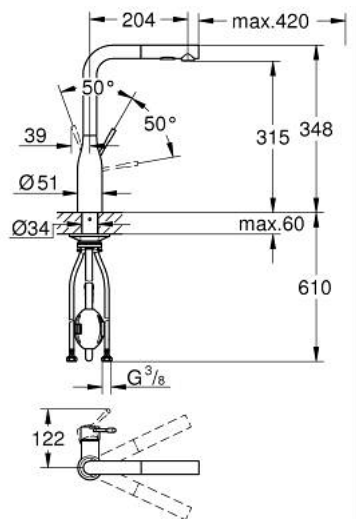

30 270 GL0 ESSENCE SINGLE-LEVER SINK MIXER 1/2"

PRODUCT DESCRIPTION

- Typ: cool sunrise
- high spout
- single hole installation
- GROHE LongLife finish
- GROHE SilkMove 28 mm ceramic cartridge
- Pull-Out spout for greater flexibility
- Easy Docking Function guarantees easy retraction and smooth docking back to the starting position
- flow straightener
- Dual Spray - switch between laminar spray and SpeedClean shower jet using diverter
- automatic return to laminar spray
- material: metal
- swivel tubular spout, swivel area 360°
- integrated non-return valve
- protected against backflow
- flexible connection hoses
- metal fixation set
- integrated temperature limiter
- min. recommended pressure 1.0 bar