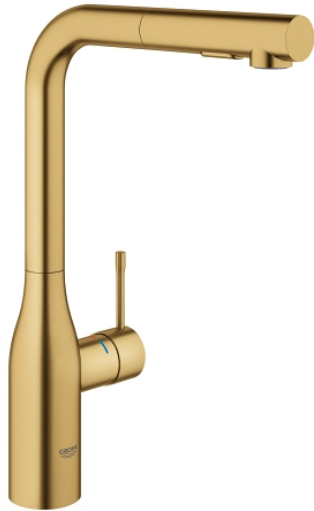

30 270 GN0 ESSENCE SINGLE-LEVER SINK MIXER 1/2"

PRODUCT DESCRIPTION

- Colour: brushed cool sunrise
- high spout
- single hole installation
- GROHE LongLife finish
- GROHE SilkMove 28 mm ceramic cartridge
- Pull-Out spout for greater flexibility
- Easy Docking Function guarantees easy retraction and smooth docking back to the starting position
- flow straightener
- Dual Spray - switch between laminar spray and SpeedClean shower jet using diverter
- automatic return to laminar spray
- material: metal
- swivel tubular spout, swivel area 360°
- integrated non-return valve
- protected against backflow
- flexible connection hoses
- metal fixation set
- integrated temperature limiter
- min. recommended pressure 1.0 bar