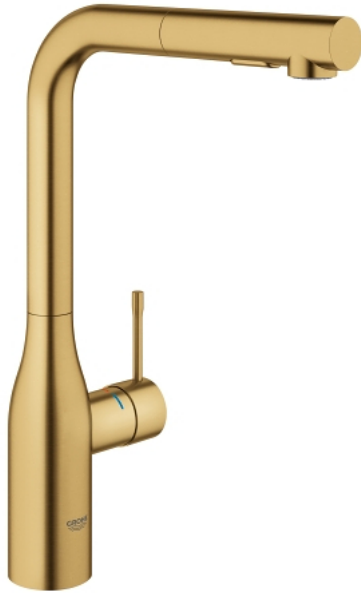

### 30 270 GN0 ESSENCE SINGLE-LEVER SINK MIXER 1/2"

#### PRODUCT DESCRIPTION

- Typ: brushed cool sunrise
- high spout
- single hole installation
- GROHE LongLife finish
- GROHE SilkMove 28 mm ceramic cartridge
- Pull-Out spout for greater flexibility
- Easy Docking Function guarantees easy retraction and smooth docking back to the starting position
- flow straightener
- Dual Spray - switch between laminar spray and SpeedClean shower jet using diverter
- automatic return to laminar spray
- material: metal
- swivel tubular spout, swivel area 360°
- integrated non-return valve
- protected against backflow
- flexible connection hoses
- metal fixation set
- integrated temperature limiter
- min. recommended pressure 1.0 bar