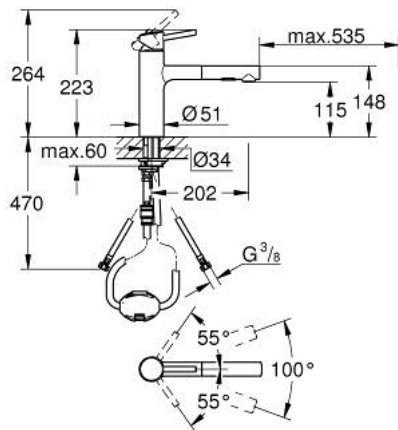

30 273 001 **CONCETTO SINGLE-LEVER SINK MIXER 1/2"**

PRODUCT DESCRIPTION

- Tyc: Chrome
- medium spout
- single hole installation
- GROHE LongLife finish
- GROHE SilkMove 35 mm ceramic cartridge
- Pull-Out spout for greater flexibility
- Easy Docking Function guarantees easy retraction and smooth docking back to the starting position
- flow straightener
- Dual Spray - switch between laminar spray and SpeedClean shower jet using diverter
- automatic return to laminar spray
- material: metal
- adjustable flow rate limiter
- swivel cast spout
- swivel area 100°
- protected against backflow
- integrated non-return valve
- flexible connection hoses
- rapid installation system
- maximum flow rate (at 3 bar): 7.5 l/min