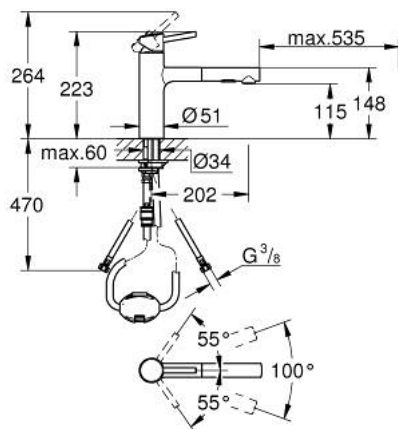

30 273 DC1 **CONCETTO SINGLE-LEVER SINK MIXER 1/2"**

PRODUCT DESCRIPTION

- Typ: supersteel
- medium spout
- single hole installation
- GROHE LongLife finish
- GROHE SilkMove 35 mm ceramic cartridge
- Pull-Out spout for greater flexibility
- Easy Docking Function guarantees easy retraction and smooth docking back to the starting position
- flow straightener
- Dual Spray - switch between laminar spray and SpeedClean shower jet using diverter
- automatic return to laminar spray
- material: metal
- adjustable flow rate limiter
- swivel cast spout
- swivel area 100°
- integrated non-return valve
- protected against backflow
- flexible connection hoses
- rapid installation system
- maximum flow rate (at 3 bar): 7.5 l/min