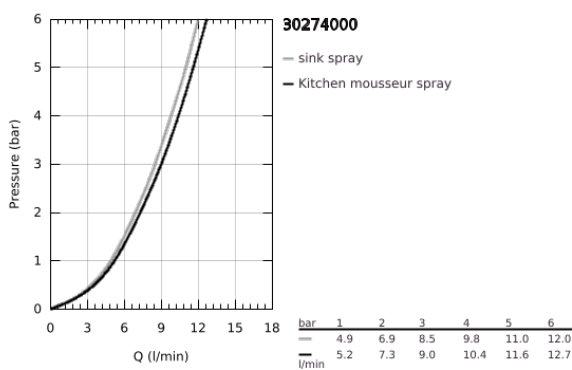

## 30 274 000 MINTA SINGLE-LEVER SINK MIXER 1/2"

### PRODUCT DESCRIPTION

- Colour: chrome
- L-spout
- single hole installation
- GROHE LongLife finish
- GROHE SilkMove 46 mm ceramic cartridge
- Pull-Out spout for greater flexibility
- Easy Docking Function guarantees easy retraction and smooth docking back to the starting position
- flow straightener
- Dual Spray - switch between laminar spray and SpeedClean shower jet using diverter
- automatic return to laminar spray
- material: metal
- adjustable flow rate limiter
- swivel tubular spout, swivel area 360°
- integrated non-return valve
- protected against backflow
- flexible connection hoses
- rapid installation system
- maximum flow rate (at 3 bar): 9 l/min