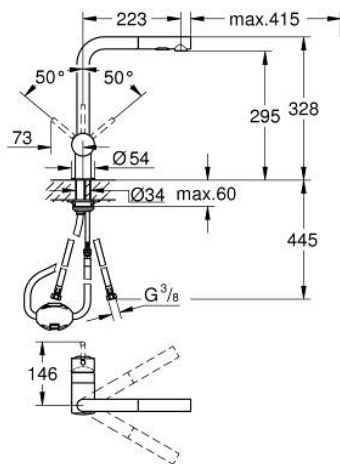

## 30 274 000 MINTA SINGLE-LEVER SINK MIXER 1/2"

### PRODUCT DESCRIPTION

- Colour: chrome
- L-spout
- single hole installation
- GROHE LongLife finish
- GROHE SilkMove 46 mm ceramic cartridge
- Pull-Out spout for greater flexibility
- Easy Docking Function guarantees easy retraction and smooth docking back to the starting position
- flow straightener
- Dual Spray - switch between laminar spray and SpeedClean shower jet using diverter
- automatic return to laminar spray
- material: metal
- adjustable flow rate limiter
- swivel tubular spout, swivel area 360°
- integrated non-return valve
- protected against backflow
- flexible connection hoses
- rapid installation system
- maximum flow rate (at 3 bar): 9 l/min

### SPARE PARTS

- 1: Lever (Spare part-nr. 46015000)
  - 2: Cap (Spare part-nr. 46025000)
  - 3: Cartridge (Spare part-nr. 46048000)
  - 4: Pull-Out spray (Spare part-nr. 46926000)
  - 4.1: Dirt strainer (Spare part-nr. 0676800M)
  - 4.2: Non-return valve (Spare part-nr. 08565000)
  - 4.3: Flow straightener (Spare part-nr. 48275000)
  - 5: Shank mounting kit (Spare part-nr. 46345000)
  - 6: Hose for sink mixer with pull-out dual spray or mousseur (Spare part-nr. 48293000)
  - 7: Temperature limiter (Spare part-nr. 46375000)\*
- \* Optional accessories