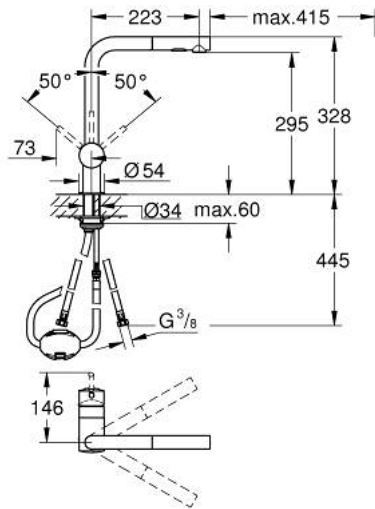

30 274 000 MINTA SINGLE-LEVER SINK MIXER 1/2"

PRODUCT DESCRIPTION

- Tyc: Chrome
- L-spout
- single hole installation
- GROHE LongLife finish
- GROHE SilkMove 46 mm ceramic cartridge
- Pull-Out spout for greater flexibility
- Easy Docking Function guarantees easy retraction and smooth docking back to the starting position
- flow straightener
- Dual Spray - switch between laminar spray and SpeedClean shower jet using diverter
- automatic return to laminar spray
- material: metal
- adjustable flow rate limiter
- swivel tubular spout, swivel area 360°
- integrated non-return valve
- protected against backflow
- flexible connection hoses
- rapid installation system
- maximum flow rate (at 3 bar): 9 l/min

30 274 000 MINTA SINGLE-LEVER SINK MIXER 1/2"

SPARE PARTS

- 1: Lever (Spare part-nr. 46015000)
 - 2: Cap (Spare part-nr. 46025000)
 - 3: Cartridge (Spare part-nr. 46048000)
 - 4: Pull-Out spray (Spare part-nr. 46926000)
 - 4.1: Dirt strainer (Spare part-nr. 0676800M)
 - 4.2: Non-return valve (Spare part-nr. 08565000)
 - 4.3: Flow straightener (Spare part-nr. 48275000)
 - 5: Shank mounting kit (Spare part-nr. 46345000)
 - 6: Hose for sink mixer with pull-out dual spray or mousseur (Spare part-nr. 48293000)
 - 7: Temperature limiter (Spare part-nr. 46375000)*
- * Optional accessories