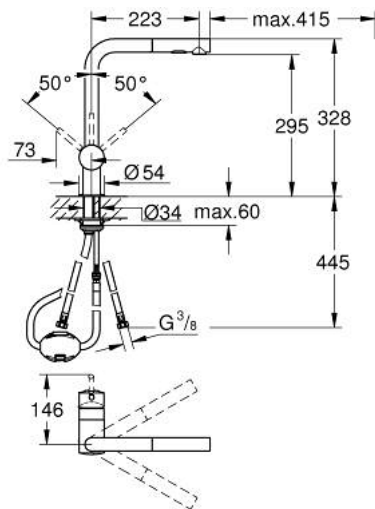

30 274 A00 MINTA SINGLE-LEVER SINK MIXER 1/2"

PRODUCT DESCRIPTION

- Tyc: hard graphite
- L-spout
- single hole installation
- GROHE LongLife finish
- GROHE SilkMove 46 mm ceramic cartridge
- Pull-Out spout for greater flexibility
- Easy Docking Function guarantees easy retraction and smooth docking back to the starting position
- flow straightener
- Dual Spray - switch between laminar spray and SpeedClean shower jet using diverter
- automatic return to laminar spray
- material: metal
- adjustable flow rate limiter
- swivel tubular spout, swivel area 360°
- integrated non-return valve
- protected against backflow
- flexible connection hoses
- rapid installation system
- maximum flow rate (at 3 bar): 9 l/min