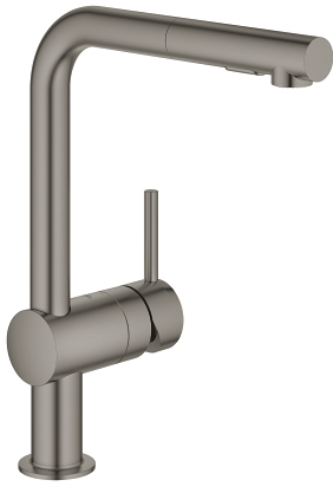

30 274 AL0 MINTA SINGLE-LEVER SINK MIXER 1/2"

PRODUCT DESCRIPTION

- Colour: brushed hard graphite
- L-spout
- single hole installation
- GROHE LongLife finish
- GROHE SilkMove 46 mm ceramic cartridge
- Pull-Out spout for greater flexibility
- Easy Docking Function guarantees easy retraction and smooth docking back to the starting position
- flow straightener
- Dual Spray - switch between laminar spray and SpeedClean shower jet using diverter
- automatic return to laminar spray
- material: metal
- adjustable flow rate limiter
- swivel tubular spout, swivel area 360°
- integrated non-return valve
- protected against backflow
- flexible connection hoses
- rapid installation system
- maximum flow rate (at 3 bar): 9 l/min
- min. recommended pressure 1.0 bar

30 274 AL0 MINTA SINGLE-LEVER SINK MIXER 1/2"

SPARE PARTS

- 1: Lever (Spare part-nr. 46015AL0)
 - 2: Cap (Spare part-nr. 46025AL0)
 - 3: Cartridge (Spare part-nr. 46048000)
 - 4: Pull-Out spray (Spare part-nr. 46926AL0)
 - 4.1: Dirt strainer (Spare part-nr. 0676800M)
 - 4.2: Non-return valve (Spare part-nr. 08565000)
 - 4.3: Flow straightener (Spare part-nr. 48275000)
 - 5: Shank mounting kit (Spare part-nr. 46345000)
 - 6: Hose for sink mixer with pull-out dual spray or mousseur (Spare part-nr. 48293000)
 - 7: Temperature limiter (Spare part-nr. 46375000)*
- * Optional accessories