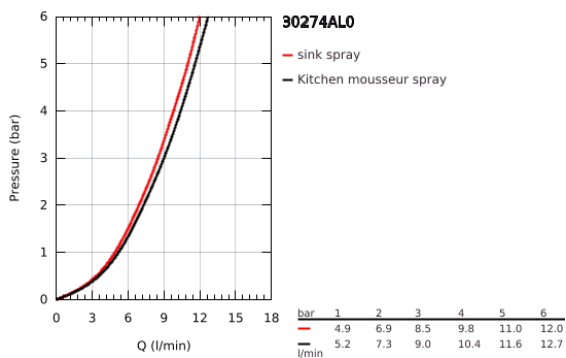

30 274 AL0 MINTA SINGLE-LEVER SINK MIXER 1/2"

PRODUCT DESCRIPTION

- Colour: brushed hard graphite
- L-spout
- single hole installation
- GROHE LongLife finish
- GROHE SilkMove 46 mm ceramic cartridge
- Pull-Out spout for greater flexibility
- Easy Docking Function guarantees easy retraction and smooth docking back to the starting position
- flow straightener
- Dual Spray - switch between laminar spray and SpeedClean shower jet using diverter
- automatic return to laminar spray
- material: metal
- adjustable flow rate limiter
- swivel tubular spout, swivel area 360°
- integrated non-return valve
- protected against backflow
- flexible connection hoses
- rapid installation system
- maximum flow rate (at 3 bar): 9 l/min
- min. recommended pressure 1.0 bar

30 274 AL0 MINTA SINGLE-LEVER SINK MIXER 1/2"

SPARE PARTS

- 1: Lever (Spare part-nr. 46015AL0)
 - 2: Cap (Spare part-nr. 46025AL0)
 - 3: Cartridge (Spare part-nr. 46048000)
 - 4: Pull-Out spray (Spare part-nr. 46926AL0)
 - 4.1: Dirt strainer (Spare part-nr. 0676800M)
 - 4.2: Non-return valve (Spare part-nr. 08565000)
 - 4.3: Flow straightener (Spare part-nr. 48275000)
 - 5: Shank mounting kit (Spare part-nr. 46345000)
 - 6: Hose for sink mixer with pull-out dual spray or mousseur (Spare part-nr. 48293000)
 - 7: Temperature limiter (Spare part-nr. 46375000)*
- * Optional accessories