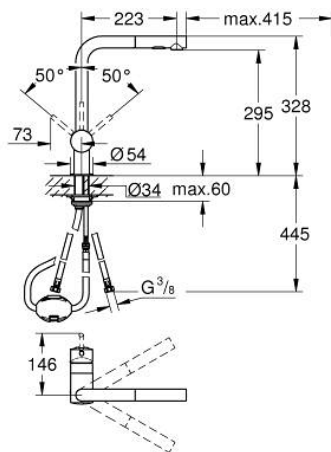

30 274 AL0 MINTA SINGLE-LEVER SINK MIXER 1/2"

PRODUCT DESCRIPTION

- Colour: brushed hard graphite
- L-spout
- single hole installation
- GROHE LongLife finish
- GROHE SilkMove 46 mm ceramic cartridge
- Pull-Out spout for greater flexibility
- Easy Docking Function guarantees easy retraction and smooth docking back to the starting position
- flow straightener
- Dual Spray - switch between laminar spray and SpeedClean shower jet using diverter
- automatic return to laminar spray
- material: metal
- adjustable flow rate limiter
- swivel tubular spout, swivel area 360°
- integrated non-return valve
- protected against backflow
- flexible connection hoses
- rapid installation system
- maximum flow rate (at 3 bar): 9 l/min
- min. recommended pressure 1.0 bar

30 274 AL0 MINTA SINGLE-LEVER SINK MIXER 1/2"

SPARE PARTS

- 1: Lever (Spare part-nr. 46015AL0)
 - 2: Cap (Spare part-nr. 46025AL0)
 - 3: Cartridge (Spare part-nr. 46048000)
 - 4: Pull-Out spray (Spare part-nr. 46926AL0)
 - 4.1: Dirt strainer (Spare part-nr. 0676800M)
 - 4.2: Non-return valve (Spare part-nr. 08565000)
 - 4.3: Flow straightener (Spare part-nr. 48275000)
 - 5: Shank mounting kit (Spare part-nr. 46345000)
 - 6: Hose for sink mixer with pull-out dual spray or mousseur (Spare part-nr. 48293000)
 - 7: Temperature limiter (Spare part-nr. 46375000)*
- * Optional accessories