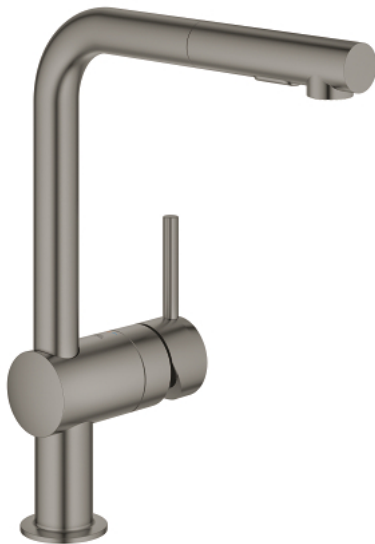

## 30 274 AL0 MINTA SINGLE-LEVER SINK MIXER 1/2"

### PRODUCT DESCRIPTION

- Typ: brushed hard graphite
- L-spout
- single hole installation
- GROHE LongLife finish
- GROHE SilkMove 46 mm ceramic cartridge
- Pull-Out spout for greater flexibility
- Easy Docking Function guarantees easy retraction and smooth docking back to the starting position
- flow straightener
- Dual Spray - switch between laminar spray and SpeedClean shower jet using diverter
- automatic return to laminar spray
- material: metal
- adjustable flow rate limiter
- swivel tubular spout, swivel area 360°
- integrated non-return valve
- protected against backflow
- flexible connection hoses
- rapid installation system
- maximum flow rate (at 3 bar): 9 l/min
- min. recommended pressure 1.0 bar