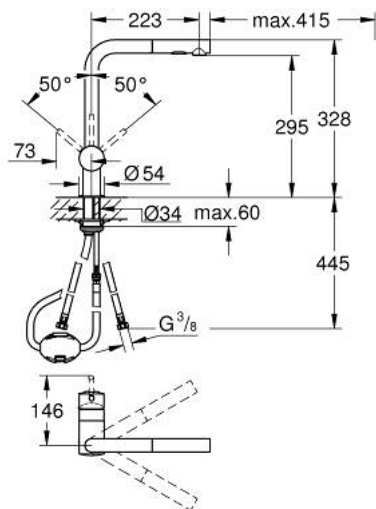

## 30 274 AL0 MINTA SINGLE-LEVER SINK MIXER 1/2"

### PRODUCT DESCRIPTION

- Typ: brushed hard graphite
- L-spout
- single hole installation
- GROHE LongLife finish
- GROHE SilkMove 46 mm ceramic cartridge
- Pull-Out spout for greater flexibility
- Easy Docking Function guarantees easy retraction and smooth docking back to the starting position
- flow straightener
- Dual Spray - switch between laminar spray and SpeedClean shower jet using diverter
- automatic return to laminar spray
- material: metal
- adjustable flow rate limiter
- swivel tubular spout, swivel area 360°
- integrated non-return valve
- protected against backflow
- flexible connection hoses
- rapid installation system
- maximum flow rate (at 3 bar): 9 l/min
- min. recommended pressure 1.0 bar

### SPARE PARTS

- 1: Lever (Spare part-nr. 46015AL0)
  - 2: Cap (Spare part-nr. 46025AL0)
  - 3: Cartridge (Spare part-nr. 46048000)
  - 4: Pull-Out spray (Spare part-nr. 46926AL0)
  - 4.1: Dirt strainer (Spare part-nr. 0676800M)
  - 4.2: Non-return valve (Spare part-nr. 08565000)
  - 4.3: Flow straightener (Spare part-nr. 48275000)
  - 5: Shank mounting kit (Spare part-nr. 46345000)
  - 6: Hose for sink mixer with pull-out dual spray or mousseur (Spare part-nr. 48293000)
  - 7: Temperature limiter (Spare part-nr. 46375000)\*
- \* Optional accessories