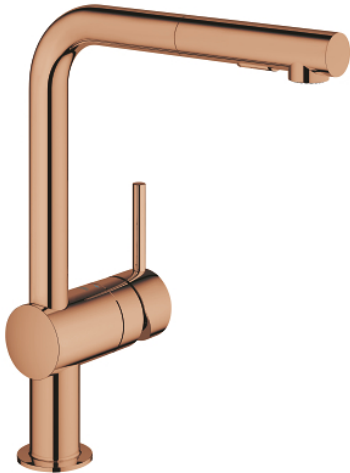

## 30 274 DA0 MINTA SINGLE-LEVER SINK MIXER 1/2"

### PRODUCT DESCRIPTION

- Colour: warm sunset
- L-spout
- single hole installation
- GROHE LongLife finish
- GROHE SilkMove 46 mm ceramic cartridge
- Pull-Out spout for greater flexibility
- Easy Docking Function guarantees easy retraction and smooth docking back to the starting position
- flow straightener
- Dual Spray - switch between laminar spray and SpeedClean shower jet using diverter
- automatic return to laminar spray
- material: metal
- adjustable flow rate limiter
- swivel tubular spout, swivel area 360°
- integrated non-return valve
- protected against backflow
- flexible connection hoses
- rapid installation system
- maximum flow rate (at 3 bar): 9 l/min
- min. recommended pressure 1.0 bar