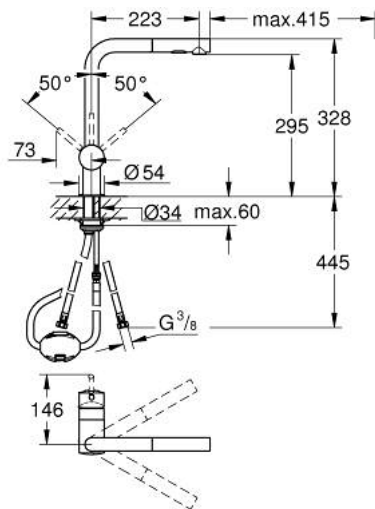

## 30 274 DA0 MINTA SINGLE-LEVER SINK MIXER 1/2"

### PRODUCT DESCRIPTION

- Tyc: warm sunset
- L-spout
- single hole installation
- GROHE LongLife finish
- GROHE SilkMove 46 mm ceramic cartridge
- Pull-Out spout for greater flexibility
- Easy Docking Function guarantees easy retraction and smooth docking back to the starting position
- flow straightener
- Dual Spray - switch between laminar spray and SpeedClean shower jet using diverter
- automatic return to laminar spray
- material: metal
- adjustable flow rate limiter
- swivel tubular spout, swivel area 360°
- integrated non-return valve
- protected against backflow
- flexible connection hoses
- rapid installation system
- maximum flow rate (at 3 bar): 9 l/min
- min. recommended pressure 1.0 bar