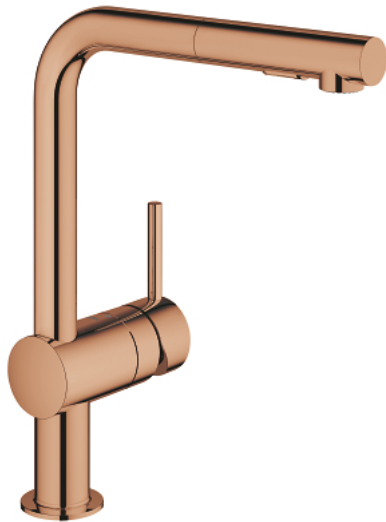

## 30 274 DA0 MINTA SINGLE-LEVER SINK MIXER 1/2"

### PRODUCT DESCRIPTION

- Tyc: warm sunset
- L-spout
- single hole installation
- GROHE LongLife finish
- GROHE SilkMove 46 mm ceramic cartridge
- Pull-Out spout for greater flexibility
- Easy Docking Function guarantees easy retraction and smooth docking back to the starting position
- flow straightener
- Dual Spray - switch between laminar spray and SpeedClean shower jet using diverter
- automatic return to laminar spray
- material: metal
- adjustable flow rate limiter
- swivel tubular spout, swivel area 360°
- integrated non-return valve
- protected against backflow
- flexible connection hoses
- rapid installation system
- maximum flow rate (at 3 bar): 9 l/min
- min. recommended pressure 1.0 bar