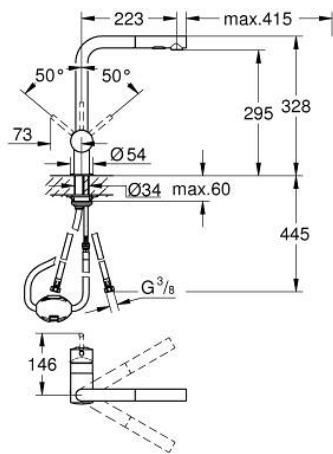

30 274 DC0 MINTA SINGLE-LEVER SINK MIXER 1/2"

PRODUCT DESCRIPTION

- Colour: supersteel
- L-spout
- single hole installation
- GROHE LongLife finish
- GROHE SilkMove 46 mm ceramic cartridge
- Pull-Out spout for greater flexibility
- Easy Docking Function guarantees easy retraction and smooth docking back to the starting position
- flow straightener
- Dual Spray - switch between laminar spray and SpeedClean shower jet using diverter
- automatic return to laminar spray
- material: metal
- adjustable flow rate limiter
- swivel tubular spout, swivel area 360°
- integrated non-return valve
- protected against backflow
- flexible connection hoses
- rapid installation system
- maximum flow rate (at 3 bar): 9 l/min

30 274 DC0 MINTA SINGLE-LEVER SINK MIXER 1/2"

SPARE PARTS

- 1: Lever (Spare part-nr. 46015DC0)
 - 2: Cap (Spare part-nr. 46025DC0)
 - 3: Cartridge (Spare part-nr. 46048000)
 - 4: Pull-Out spray (Spare part-nr. 46926DC0)
 - 4.1: Dirt strainer (Spare part-nr. 0676800M)
 - 4.2: Non-return valve (Spare part-nr. 08565000)
 - 4.3: Flow straightener (Spare part-nr. 48275000)
 - 5: Shank mounting kit (Spare part-nr. 46345000)
 - 6: Hose for sink mixer with pull-out dual spray or mousseur (Spare part-nr. 48293000)
 - 7: Temperature limiter (Spare part-nr. 46375000)*
- * Optional accessories