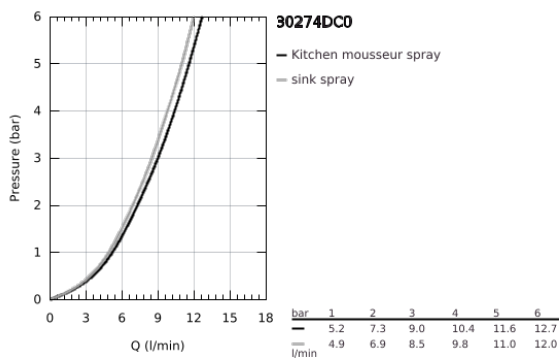

30 274 DC0 MINTA SINGLE-LEVER SINK MIXER 1/2"

PRODUCT DESCRIPTION

- Colour: supersteel
- L-spout
- single hole installation
- GROHE LongLife finish
- GROHE SilkMove 46 mm ceramic cartridge
- Pull-Out spout for greater flexibility
- Easy Docking Function guarantees easy retraction and smooth docking back to the starting position
- flow straightener
- Dual Spray - switch between laminar spray and SpeedClean shower jet using diverter
- automatic return to laminar spray
- material: metal
- adjustable flow rate limiter
- swivel tubular spout, swivel area 360°
- integrated non-return valve
- protected against backflow
- flexible connection hoses
- rapid installation system
- maximum flow rate (at 3 bar): 9 l/min

30 274 DC0 MINTA SINGLE-LEVER SINK MIXER 1/2"

SPARE PARTS

- 1: Lever (Spare part-nr. 46015DC0)
 - 2: Cap (Spare part-nr. 46025DC0)
 - 3: Cartridge (Spare part-nr. 46048000)
 - 4: Pull-Out spray (Spare part-nr. 46926DC0)
 - 4.1: Dirt strainer (Spare part-nr. 0676800M)
 - 4.2: Non-return valve (Spare part-nr. 08565000)
 - 4.3: Flow straightener (Spare part-nr. 48275000)
 - 5: Shank mounting kit (Spare part-nr. 46345000)
 - 6: Hose for sink mixer with pull-out dual spray or mousseur (Spare part-nr. 48293000)
 - 7: Temperature limiter (Spare part-nr. 46375000)*
- * Optional accessories