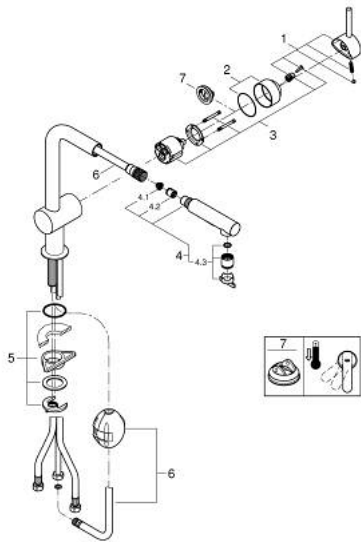

## 30 274 DC0 MINTA SINGLE-LEVER SINK MIXER 1/2"

### PRODUCT DESCRIPTION

- Typ: supersteel
- L-spout
- single hole installation
- GROHE LongLife finish
- GROHE SilkMove 46 mm ceramic cartridge
- Pull-Out spout for greater flexibility
- Easy Docking Function guarantees easy retraction and smooth docking back to the starting position
- flow straightener
- Dual Spray - switch between laminar spray and SpeedClean shower jet using diverter
- automatic return to laminar spray
- material: metal
- adjustable flow rate limiter
- swivel tubular spout, swivel area 360°
- integrated non-return valve
- protected against backflow
- flexible connection hoses
- rapid installation system
- maximum flow rate (at 3 bar): 9 l/min

### SPARE PARTS

- 1: Lever (Spare part-nr. 46015DC0)
  - 2: Cap (Spare part-nr. 46025DC0)
  - 3: Cartridge (Spare part-nr. 46048000)
  - 4: Pull-Out spray (Spare part-nr. 46926DC0)
  - 4.1: Dirt strainer (Spare part-nr. 0676800M)
  - 4.2: Non-return valve (Spare part-nr. 08565000)
  - 4.3: Flow straightener (Spare part-nr. 48275000)
  - 5: Shank mounting kit (Spare part-nr. 46345000)
  - 6: Hose for sink mixer with pull-out dual spray or mousseur (Spare part-nr. 48293000)
  - 7: Temperature limiter (Spare part-nr. 46375000)\*
- \* Optional accessories