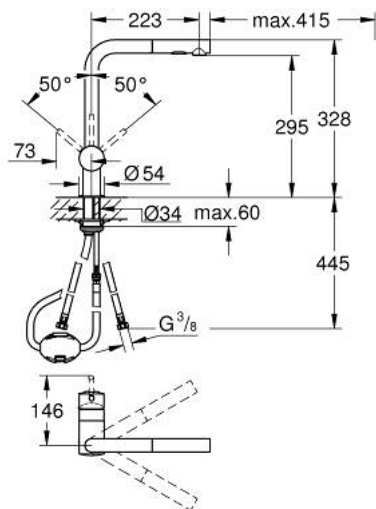

## 30 274 DC0 MINTA SINGLE-LEVER SINK MIXER 1/2"

### PRODUCT DESCRIPTION

- Typ: supersteel
- L-spout
- single hole installation
- GROHE LongLife finish
- GROHE SilkMove 46 mm ceramic cartridge
- Pull-Out spout for greater flexibility
- Easy Docking Function guarantees easy retraction and smooth docking back to the starting position
- flow straightener
- Dual Spray - switch between laminar spray and SpeedClean shower jet using diverter
- automatic return to laminar spray
- material: metal
- adjustable flow rate limiter
- swivel tubular spout, swivel area 360°
- integrated non-return valve
- protected against backflow
- flexible connection hoses
- rapid installation system
- maximum flow rate (at 3 bar): 9 l/min

### SPARE PARTS

- 1: Lever (Spare part-nr. 46015DC0)
  - 2: Cap (Spare part-nr. 46025DC0)
  - 3: Cartridge (Spare part-nr. 46048000)
  - 4: Pull-Out spray (Spare part-nr. 46926DC0)
  - 4.1: Dirt strainer (Spare part-nr. 0676800M)
  - 4.2: Non-return valve (Spare part-nr. 08565000)
  - 4.3: Flow straightener (Spare part-nr. 48275000)
  - 5: Shank mounting kit (Spare part-nr. 46345000)
  - 6: Hose for sink mixer with pull-out dual spray or mousseur (Spare part-nr. 48293000)
  - 7: Temperature limiter (Spare part-nr. 46375000)\*
- \* Optional accessories