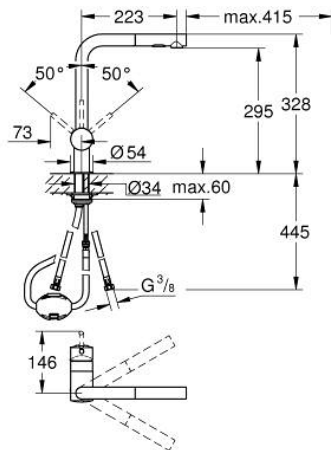

30 274 DL0 MINTA SINGLE-LEVER SINK MIXER 1/2"

PRODUCT DESCRIPTION

- Colour: brushed warm sunset
- L-spout
- single hole installation
- GROHE LongLife finish
- GROHE SilkMove 46 mm ceramic cartridge
- Pull-Out spout for greater flexibility
- Easy Docking Function guarantees easy retraction and smooth docking back to the starting position
- flow straightener
- Dual Spray - switch between laminar spray and SpeedClean shower jet using diverter
- automatic return to laminar spray
- material: metal
- adjustable flow rate limiter
- swivel tubular spout, swivel area 360°
- integrated non-return valve
- protected against backflow
- flexible connection hoses
- rapid installation system
- maximum flow rate (at 3 bar): 9 l/min
- min. recommended pressure 1.0 bar