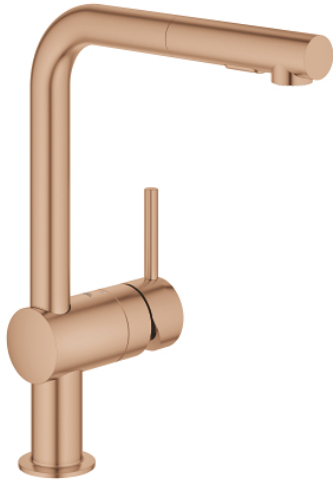

30 274 DL0 MINTA SINGLE-LEVER SINK MIXER 1/2"

PRODUCT DESCRIPTION

- Colour: brushed warm sunset
- L-spout
- single hole installation
- GROHE LongLife finish
- GROHE SilkMove 46 mm ceramic cartridge
- Pull-Out spout for greater flexibility
- Easy Docking Function guarantees easy retraction and smooth docking back to the starting position
- flow straightener
- Dual Spray - switch between laminar spray and SpeedClean shower jet using diverter
- automatic return to laminar spray
- material: metal
- adjustable flow rate limiter
- swivel tubular spout, swivel area 360°
- integrated non-return valve
- protected against backflow
- flexible connection hoses
- rapid installation system
- maximum flow rate (at 3 bar): 9 l/min
- min. recommended pressure 1.0 bar