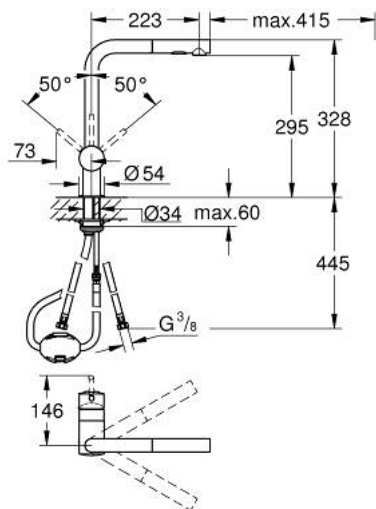

30 274 DL0 MINTA SINGLE-LEVER SINK MIXER 1/2"

PRODUCT DESCRIPTION

- Typ: brushed warm sunset
- L-spout
- single hole installation
- GROHE LongLife finish
- GROHE SilkMove 46 mm ceramic cartridge
- Pull-Out spout for greater flexibility
- Easy Docking Function guarantees easy retraction and smooth docking back to the starting position
- flow straightener
- Dual Spray - switch between laminar spray and SpeedClean shower jet using diverter
- automatic return to laminar spray
- material: metal
- adjustable flow rate limiter
- swivel tubular spout, swivel area 360°
- integrated non-return valve
- protected against backflow
- flexible connection hoses
- rapid installation system
- maximum flow rate (at 3 bar): 9 l/min
- min. recommended pressure 1.0 bar