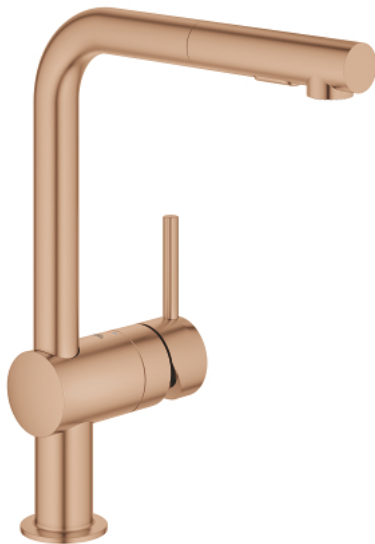

30 274 DL0 MINTA SINGLE-LEVER SINK MIXER 1/2"

PRODUCT DESCRIPTION

- Typ: brushed warm sunset
- L-spout
- single hole installation
- GROHE LongLife finish
- GROHE SilkMove 46 mm ceramic cartridge
- Pull-Out spout for greater flexibility
- Easy Docking Function guarantees easy retraction and smooth docking back to the starting position
- flow straightener
- Dual Spray - switch between laminar spray and SpeedClean shower jet using diverter
- automatic return to laminar spray
- material: metal
- adjustable flow rate limiter
- swivel tubular spout, swivel area 360°
- integrated non-return valve
- protected against backflow
- flexible connection hoses
- rapid installation system
- maximum flow rate (at 3 bar): 9 l/min
- min. recommended pressure 1.0 bar