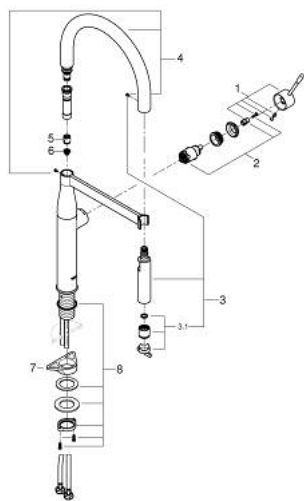

30 294 000 ESSENCE SINGLE-LEVER SINK MIXER 1/2"

PRODUCT DESCRIPTION

- Colour: chrome
- single hole installation
- GROHE LongLife finish
- GROHE SilkMove 28 mm ceramic cartridge
- flow straightener
- with integrated temperature limiter
- professional spray
- with flexible, hygienic GROHFlexx kitchen santoprene hose
- diverter: laminar spray/SpeedClean shower jet
- automatic return to laminar spray
- metal spray
- MagneticDocking guarantees easy retraction and smooth docking of the spray head back to the starting position
- swivel spout
- swivel area 360°
- protected against backflow
- flexible connection hoses
- metal fixation set

30 294 000 **ESSENCE SINGLE-LEVER SINK MIXER 1/2"**

SPARE PARTS

- 1: Lever (Spare part-nr. 46927000)
- 2: Cartridge (Spare part-nr. 46963000)
- 3: Pull-Out spray (Spare part-nr. 46965000)
- 3.1: Flow straightener (Spare part-nr. 48347000)
- 4: Shower hose (Spare part-nr. 46964KK0)
- 5: Non-return valve (Spare part-nr. 08565000)
- 6: Dirt strainer (Spare part-nr. 0676800M)
- 7: Support plate (Spare part-nr. 05334000)
- 8: Shank fastening assembly (Spare part-nr. 48384000)