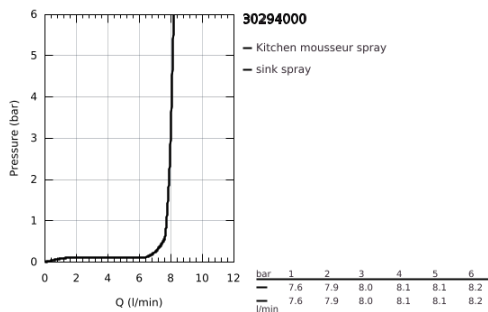

30 294 000 ESSENCE SINGLE-LEVER SINK MIXER 1/2"

PRODUCT DESCRIPTION

- Colour: chrome
- single hole installation
- GROHE LongLife finish
- GROHE SilkMove 28 mm ceramic cartridge
- flow straightener
- with integrated temperature limiter
- professional spray
- with flexible, hygienic GROHFlexx kitchen santoprene hose
- diverter: laminar spray/SpeedClean shower jet
- automatic return to laminar spray
- metal spray
- MagneticDocking guarantees easy retraction and smooth docking of the spray head back to the starting position
- swivel spout
- swivel area 360°
- protected against backflow
- flexible connection hoses
- metal fixation set

30 294 000 **ESSENCE SINGLE-LEVER SINK MIXER 1/2"**

SPARE PARTS

- 1: Lever (Spare part-nr. 46927000)
- 2: Cartridge (Spare part-nr. 46963000)
- 3: Pull-Out spray (Spare part-nr. 46965000)
- 3.1: Flow straightener (Spare part-nr. 48347000)
- 4: Shower hose (Spare part-nr. 46964KK0)
- 5: Non-return valve (Spare part-nr. 08565000)
- 6: Dirt strainer (Spare part-nr. 0676800M)
- 7: Support plate (Spare part-nr. 05334000)
- 8: Shank fastening assembly (Spare part-nr. 48384000)