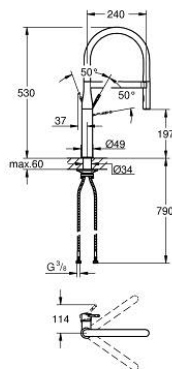

30 294 000 ESSENCE SINGLE-LEVER SINK MIXER 1/2"

PRODUCT DESCRIPTION

- Colour: chrome
- single hole installation
- GROHE LongLife finish
- GROHE SilkMove 28 mm ceramic cartridge
- flow straightener
- with integrated temperature limiter
- professional spray
- with flexible, hygienic GROHFlexx kitchen santoprene hose
- diverter: laminar spray/SpeedClean shower jet
- automatic return to laminar spray
- metal spray
- MagneticDocking guarantees easy retraction and smooth docking of the spray head back to the starting position
- swivel spout
- swivel area 360°
- protected against backflow
- flexible connection hoses
- metal fixation set

30 294 000 **ESSENCE SINGLE-LEVER SINK MIXER 1/2"**

SPARE PARTS

- 1: Lever (Spare part-nr. 46927000)
- 2: Cartridge (Spare part-nr. 46963000)
- 3: Pull-Out spray (Spare part-nr. 46965000)
- 3.1: Flow straightener (Spare part-nr. 48347000)
- 4: Shower hose (Spare part-nr. 46964KK0)
- 5: Non-return valve (Spare part-nr. 08565000)
- 6: Dirt strainer (Spare part-nr. 0676800M)
- 7: Support plate (Spare part-nr. 05334000)
- 8: Shank fastening assembly (Spare part-nr. 48384000)