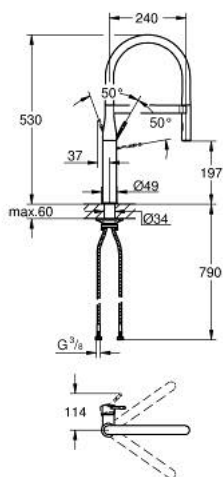

30 294 000 ESSENCE SINGLE-LEVER SINK MIXER 1/2"

PRODUCT DESCRIPTION

- Tyc: Chrome
- single hole installation
- GROHE LongLife finish
- GROHE SilkMove 28 mm ceramic cartridge
- flow straightener
- with integrated temperature limiter
- professional spray
- with flexible, hygienic GROHFlexx kitchen santoprene hose
- diverter: laminar spray/SpeedClean shower jet
- automatic return to laminar spray
- metal spray
- MagneticDocking guarantees easy retraction and smooth docking of the spray head back to the starting position
- swivel spout
- swivel area 360°
- protected against backflow
- flexible connection hoses
- metal fixation set

30 294 000 **ESSENCE SINGLE-LEVER SINK MIXER 1/2"**

SPARE PARTS

- 1: Lever (Spare part-nr. 46927000)
- 2: Cartridge (Spare part-nr. 46963000)
- 3: Pull-Out spray (Spare part-nr. 46965000)
- 3.1: Flow straightener (Spare part-nr. 48347000)
- 4: Shower hose (Spare part-nr. 46964KK0)
- 5: Non-return valve (Spare part-nr. 08565000)
- 6: Dirt strainer (Spare part-nr. 0676800M)
- 7: Support plate (Spare part-nr. 05334000)
- 8: Shank fastening assembly (Spare part-nr. 48384000)