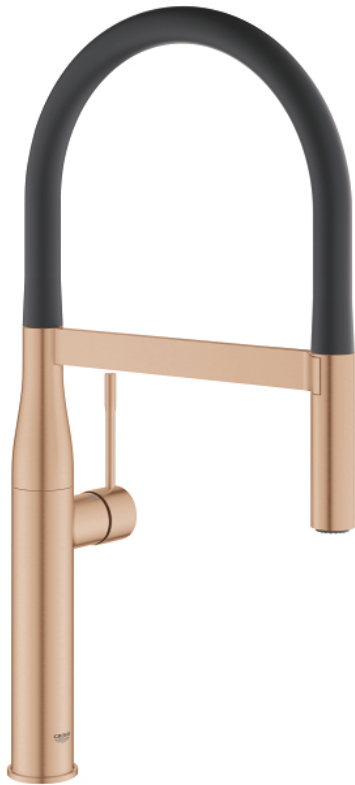

## 30 294 DL0 ESSENCE SINGLE-LEVER SINK MIXER 1/2"

### PRODUCT DESCRIPTION

- Tyc: brushed warm sunset
- single hole installation
- GROHE LongLife finish
- GROHE SilkMove 28 mm ceramic cartridge
- flow straightener
- with integrated temperature limiter
- professional spray
- with flexible, hygienic GROHFlex kitchen santoprene hose
- diverter: laminar spray/SpeedClean shower jet
- automatic return to laminar spray
- metal spray
- MagneticDocking guarantees easy retraction and smooth docking of the spray head back to the starting position
- swivel spout
- swivel area 360°
- protected against backflow
- flexible connection hoses
- metal fixation set
- maximum flow rate (at 3 bar): 8 l/min