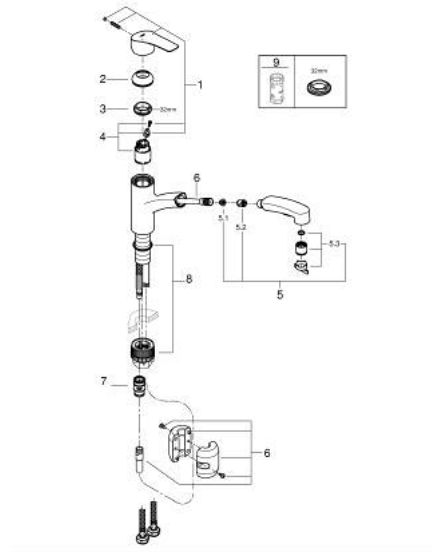

30 305 001 EUROSMART SINGLE-LEVER SINK MIXER 1/2"

PRODUCT DESCRIPTION

- Colour: chrome
- low spout
- single hole installation
- GROHE LongLife finish
- GROHE SilkMove 35 mm ceramic cartridge
- flow straightener
- with integrated temperature limiter
- Pull-Out spout for greater flexibility
- Dual Spray - switch between laminar spray and SpeedClean shower jet using diverter
- automatic return to laminar spray
- adjustable flow rate limiter
- swivel cast spout
- swivel area 90°
- Protected Water Ways no contact of water with lead or nickel inside the tap
- flexible connection hoses 3/8"
- metal fixation set
- protected against backflow
- maximum flow rate (at 3 bar): 10.5 l/min
- professional exclusive

30 305 001 EUROSMART SINGLE-LEVER SINK MIXER 1/2"

SPARE PARTS

- 1: Lever (Spare part-nr. 48530000)
 - 2: Cap (Spare part-nr. 46492000)
 - 3: Screw ring (Spare part-nr. 46815000)
 - 4: Cartridge (Spare part-nr. 46374000)
 - 5: Pull-Out spray (Spare part-nr. 46956000)
 - 5.1: Dirt strainer (Spare part-nr. 0676800M)
 - 5.2: Non-return valve (Spare part-nr. 08565000)
 - 5.3: Flow straightener (Spare part-nr. 48275000)
 - 6: Hose for sink mixer with pull-out dual spray or mousseur (Spare part-nr. 48293000)
 - 7: Quick coupling (Spare part-nr. 46338000)
 - 8: Mounting set (Spare part-nr. 48477000)
 - 9: Socket spanner (Spare part-nr. 19332000)*
- * Optional accessories