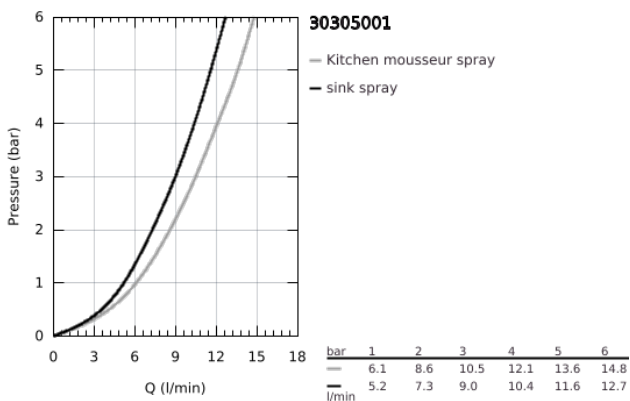

30 305 001 EUROSMART SINGLE-LEVER SINK MIXER 1/2"

PRODUCT DESCRIPTION

- Colour: chrome
- low spout
- single hole installation
- GROHE LongLife finish
- GROHE SilkMove 35 mm ceramic cartridge
- flow straightener
- with integrated temperature limiter
- Pull-Out spout for greater flexibility
- Dual Spray - switch between laminar spray and SpeedClean shower jet using diverter
- automatic return to laminar spray
- adjustable flow rate limiter
- swivel cast spout
- swivel area 90°
- Protected Water Ways no contact of water with lead or nickel inside the tap
- flexible connection hoses 3/8"
- metal fixation set
- protected against backflow
- maximum flow rate (at 3 bar): 10.5 l/min
- professional exclusive

30 305 001 EUROSMART SINGLE-LEVER SINK MIXER 1/2"

SPARE PARTS

- 1: Lever (Spare part-nr. 48530000)
 - 2: Cap (Spare part-nr. 46492000)
 - 3: Screw ring (Spare part-nr. 46815000)
 - 4: Cartridge (Spare part-nr. 46374000)
 - 5: Pull-Out spray (Spare part-nr. 46956000)
 - 5.1: Dirt strainer (Spare part-nr. 0676800M)
 - 5.2: Non-return valve (Spare part-nr. 08565000)
 - 5.3: Flow straightener (Spare part-nr. 48275000)
 - 6: Hose for sink mixer with pull-out dual spray or mousseur (Spare part-nr. 48293000)
 - 7: Quick coupling (Spare part-nr. 46338000)
 - 8: Mounting set (Spare part-nr. 48477000)
 - 9: Socket spanner (Spare part-nr. 19332000)*
- * Optional accessories