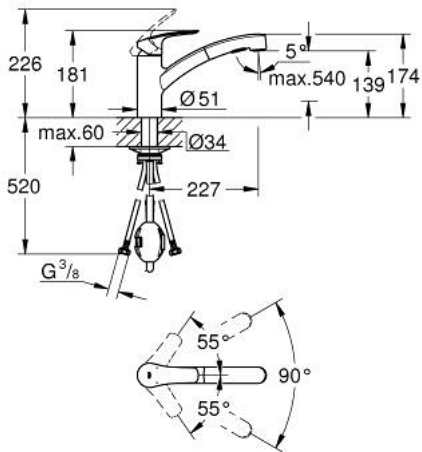

30 305 001 EUROSMART SINGLE-LEVER SINK MIXER 1/2"

PRODUCT DESCRIPTION

- Colour: chrome
- low spout
- single hole installation
- GROHE LongLife finish
- GROHE SilkMove 35 mm ceramic cartridge
- flow straightener
- with integrated temperature limiter
- Pull-Out spout for greater flexibility
- Dual Spray - switch between laminar spray and SpeedClean shower jet using diverter
- automatic return to laminar spray
- adjustable flow rate limiter
- swivel cast spout
- swivel area 90°
- Protected Water Ways no contact of water with lead or nickel inside the tap
- flexible connection hoses 3/8"
- metal fixation set
- protected against backflow
- maximum flow rate (at 3 bar): 10.5 l/min
- professional exclusive

30 305 001 EUROSMART SINGLE-LEVER SINK MIXER 1/2"

SPARE PARTS

- 1: Lever (Spare part-nr. 48530000)
 - 2: Cap (Spare part-nr. 46492000)
 - 3: Screw ring (Spare part-nr. 46815000)
 - 4: Cartridge (Spare part-nr. 46374000)
 - 5: Pull-Out spray (Spare part-nr. 46956000)
 - 5.1: Dirt strainer (Spare part-nr. 0676800M)
 - 5.2: Non-return valve (Spare part-nr. 08565000)
 - 5.3: Flow straightener (Spare part-nr. 48275000)
 - 6: Hose for sink mixer with pull-out dual spray or mousseur (Spare part-nr. 48293000)
 - 7: Quick coupling (Spare part-nr. 46338000)
 - 8: Mounting set (Spare part-nr. 48477000)
 - 9: Socket spanner (Spare part-nr. 19332000)*
- * Optional accessories