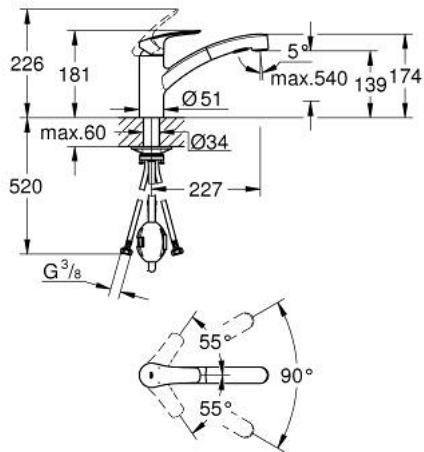

30 305 001 EUROSMART SINGLE-LEVER SINK MIXER 1/2"

PRODUCT DESCRIPTION

- Tyc: Chrome
- low spout
- single hole installation
- GROHE LongLife finish
- GROHE SilkMove 35 mm ceramic cartridge
- flow straightener
- with integrated temperature limiter
- Pull-Out spout for greater flexibility
- Dual Spray - switch between laminar spray and SpeedClean shower jet using diverter
- automatic return to laminar spray
- adjustable flow rate limiter
- swivel cast spout
- swivel area 90°
- Protected Water Ways no contact of water with lead or nickel inside the tap
- flexible connection hoses 3/8"
- metal fixation set
- protected against backflow
- maximum flow rate (at 3 bar): 10.5 l/min
- professional exclusive

30 305 001 EUROSMART SINGLE-LEVER SINK MIXER 1/2"

SPARE PARTS

- 1: Lever (Spare part-nr. 48530000)
 - 2: Cap (Spare part-nr. 46492000)
 - 3: Screw ring (Spare part-nr. 46815000)
 - 4: Cartridge (Spare part-nr. 46374000)
 - 5: Pull-Out spray (Spare part-nr. 46956000)
 - 5.1: Dirt strainer (Spare part-nr. 0676800M)
 - 5.2: Non-return valve (Spare part-nr. 08565000)
 - 5.3: Flow straightener (Spare part-nr. 48275000)
 - 6: Hose for sink mixer with pull-out dual spray or mousseur (Spare part-nr. 48293000)
 - 7: Quick coupling (Spare part-nr. 46338000)
 - 8: Mounting set (Spare part-nr. 48477000)
 - 9: Socket spanner (Spare part-nr. 19332000)*
- * Optional accessories