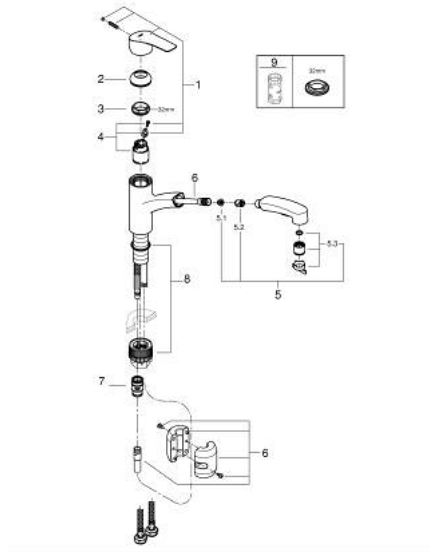

30 305 001 EUROSMART SINGLE-LEVER SINK MIXER 1/2"

PRODUCT DESCRIPTION

- Tyc: Chrome
- low spout
- single hole installation
- GROHE LongLife finish
- GROHE SilkMove 35 mm ceramic cartridge
- flow straightener
- with integrated temperature limiter
- Pull-Out spout for greater flexibility
- Dual Spray - switch between laminar spray and SpeedClean shower jet using diverter
- automatic return to laminar spray
- adjustable flow rate limiter
- swivel cast spout
- swivel area 90°
- Protected Water Ways no contact of water with lead or nickel inside the tap
- flexible connection hoses 3/8"
- metal fixation set
- protected against backflow
- maximum flow rate (at 3 bar): 10.5 l/min
- professional exclusive

30 305 001 EUROSMART SINGLE-LEVER SINK MIXER 1/2"

SPARE PARTS

- 1: Lever (Spare part-nr. 48530000)
 - 2: Cap (Spare part-nr. 46492000)
 - 3: Screw ring (Spare part-nr. 46815000)
 - 4: Cartridge (Spare part-nr. 46374000)
 - 5: Pull-Out spray (Spare part-nr. 46956000)
 - 5.1: Dirt strainer (Spare part-nr. 0676800M)
 - 5.2: Non-return valve (Spare part-nr. 08565000)
 - 5.3: Flow straightener (Spare part-nr. 48275000)
 - 6: Hose for sink mixer with pull-out dual spray or mousseur (Spare part-nr. 48293000)
 - 7: Quick coupling (Spare part-nr. 46338000)
 - 8: Mounting set (Spare part-nr. 48477000)
 - 9: Socket spanner (Spare part-nr. 19332000)*
- * Optional accessories