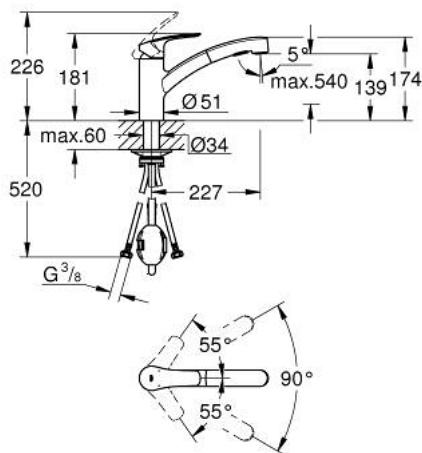

30 305 DC1 EUROSART SINGLE-LEVER SINK MIXER 1/2"

PRODUCT DESCRIPTION

- Colour: supersteel
- low spout
- single hole installation
- GROHE LongLife finish
- GROHE SilkMove 35 mm ceramic cartridge
- flow straightener
- with integrated temperature limiter
- Pull-Out spout for greater flexibility
- Dual Spray - switch between laminar spray and SpeedClean shower jet using diverter
- automatic return to laminar spray
- adjustable flow rate limiter
- swivel cast spout
- swivel area 90°
- Protected Water Ways no contact of water with lead or nickel inside the tap
- flexible connection hoses 3/8"
- metal fixation set
- protected against backflow
- maximum flow rate (at 3 bar): 10.5 l/min
- professional exclusive

30 305 DC1 EUROSART SINGLE-LEVER SINK MIXER 1/2"

SPARE PARTS

- 1: Lever (Spare part-nr. 48530DC0)
 - 2: Cap (Spare part-nr. 46492DC0)
 - 3: Screw ring (Spare part-nr. 46815000)
 - 4: Cartridge (Spare part-nr. 46374000)
 - 5: Pull-Out spray (Spare part-nr. 46956DC0)
 - 5.1: Dirt strainer (Spare part-nr. 0676800M)
 - 5.2: Non-return valve (Spare part-nr. 08565000)
 - 5.3: Flow straightener (Spare part-nr. 48275000)
 - 6: Hose for sink mixer with pull-out dual spray or mousseur (Spare part-nr. 48293000)
 - 7: Quick coupling (Spare part-nr. 46338000)
 - 8: Mounting set (Spare part-nr. 48477000)
 - 9: Socket spanner (Spare part-nr. 19332000)*
- * Optional accessories