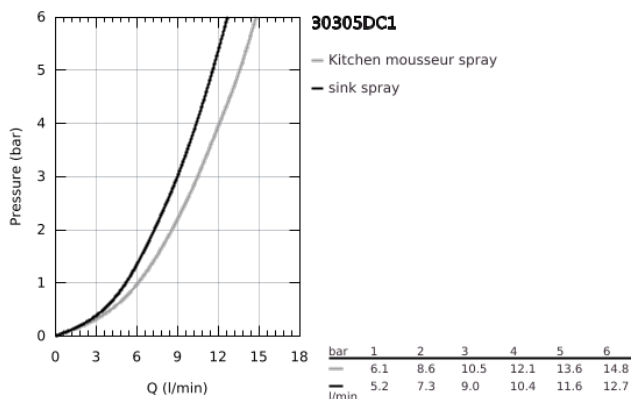

30 305 DC1 EUROSART SINGLE-LEVER SINK MIXER 1/2"

PRODUCT DESCRIPTION

- Colour: supersteel
- low spout
- single hole installation
- GROHE LongLife finish
- GROHE SilkMove 35 mm ceramic cartridge
- flow straightener
- with integrated temperature limiter
- Pull-Out spout for greater flexibility
- Dual Spray - switch between laminar spray and SpeedClean shower jet using diverter
- automatic return to laminar spray
- adjustable flow rate limiter
- swivel cast spout
- swivel area 90°
- Protected Water Ways no contact of water with lead or nickel inside the tap
- flexible connection hoses 3/8"
- metal fixation set
- protected against backflow
- maximum flow rate (at 3 bar): 10.5 l/min
- professional exclusive

30 305 DC1 EUROSART SINGLE-LEVER SINK MIXER 1/2"

SPARE PARTS

- 1: Lever (Spare part-nr. 48530DC0)
 - 2: Cap (Spare part-nr. 46492DC0)
 - 3: Screw ring (Spare part-nr. 46815000)
 - 4: Cartridge (Spare part-nr. 46374000)
 - 5: Pull-Out spray (Spare part-nr. 46956DC0)
 - 5.1: Dirt strainer (Spare part-nr. 0676800M)
 - 5.2: Non-return valve (Spare part-nr. 08565000)
 - 5.3: Flow straightener (Spare part-nr. 48275000)
 - 6: Hose for sink mixer with pull-out dual spray or mousseur (Spare part-nr. 48293000)
 - 7: Quick coupling (Spare part-nr. 46338000)
 - 8: Mounting set (Spare part-nr. 48477000)
 - 9: Socket spanner (Spare part-nr. 19332000)*
- * Optional accessories