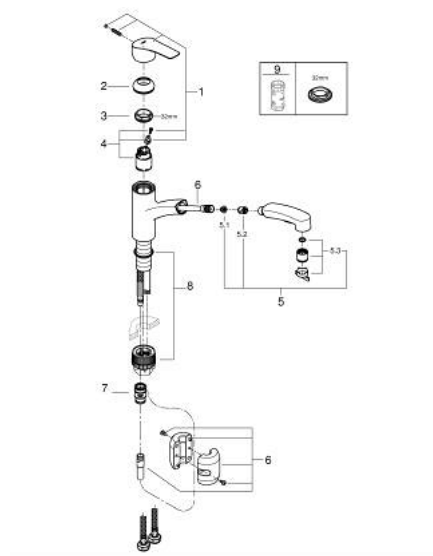

30 305 DC1 EUROSART SINGLE-LEVER SINK MIXER 1/2"

PRODUCT DESCRIPTION

- Colour: supersteel
- low spout
- single hole installation
- GROHE LongLife finish
- GROHE SilkMove 35 mm ceramic cartridge
- flow straightener
- with integrated temperature limiter
- Pull-Out spout for greater flexibility
- Dual Spray - switch between laminar spray and SpeedClean shower jet using diverter
- automatic return to laminar spray
- adjustable flow rate limiter
- swivel cast spout
- swivel area 90°
- Protected Water Ways no contact of water with lead or nickel inside the tap
- flexible connection hoses 3/8"
- metal fixation set
- protected against backflow
- maximum flow rate (at 3 bar): 10.5 l/min
- professional exclusive

30 305 DC1 EUROSART SINGLE-LEVER SINK MIXER 1/2"

SPARE PARTS

- 1: Lever (Spare part-nr. 48530DC0)
 - 2: Cap (Spare part-nr. 46492DC0)
 - 3: Screw ring (Spare part-nr. 46815000)
 - 4: Cartridge (Spare part-nr. 46374000)
 - 5: Pull-Out spray (Spare part-nr. 46956DC0)
 - 5.1: Dirt strainer (Spare part-nr. 0676800M)
 - 5.2: Non-return valve (Spare part-nr. 08565000)
 - 5.3: Flow straightener (Spare part-nr. 48275000)
 - 6: Hose for sink mixer with pull-out dual spray or mousseur (Spare part-nr. 48293000)
 - 7: Quick coupling (Spare part-nr. 46338000)
 - 8: Mounting set (Spare part-nr. 48477000)
 - 9: Socket spanner (Spare part-nr. 19332000)*
- * Optional accessories