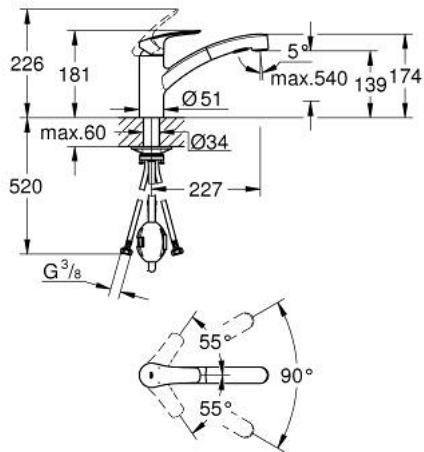

30 305 DC1 EUROSART SINGLE-LEVER SINK MIXER 1/2"

PRODUCT DESCRIPTION

- Typ: supersteel
- low spout
- single hole installation
- GROHE LongLife finish
- GROHE SilkMove 35 mm ceramic cartridge
- flow straightener
- with integrated temperature limiter
- Pull-Out spout for greater flexibility
- Dual Spray - switch between laminar spray and SpeedClean shower jet using diverter
- automatic return to laminar spray
- adjustable flow rate limiter
- swivel cast spout
- swivel area 90°
- Protected Water Ways no contact of water with lead or nickel inside the tap
- flexible connection hoses 3/8"
- metal fixation set
- protected against backflow
- maximum flow rate (at 3 bar): 10.5 l/min
- professional exclusive

30 305 DC1 EUROSART SINGLE-LEVER SINK MIXER 1/2"

SPARE PARTS

- 1: Lever (Spare part-nr. 48530DC0)
 - 2: Cap (Spare part-nr. 46492DC0)
 - 3: Screw ring (Spare part-nr. 46815000)
 - 4: Cartridge (Spare part-nr. 46374000)
 - 5: Pull-Out spray (Spare part-nr. 46956DC0)
 - 5.1: Dirt strainer (Spare part-nr. 0676800M)
 - 5.2: Non-return valve (Spare part-nr. 08565000)
 - 5.3: Flow straightener (Spare part-nr. 48275000)
 - 6: Hose for sink mixer with pull-out dual spray or mousseur (Spare part-nr. 48293000)
 - 7: Quick coupling (Spare part-nr. 46338000)
 - 8: Mounting set (Spare part-nr. 48477000)
 - 9: Socket spanner (Spare part-nr. 19332000)*
- * Optional accessories