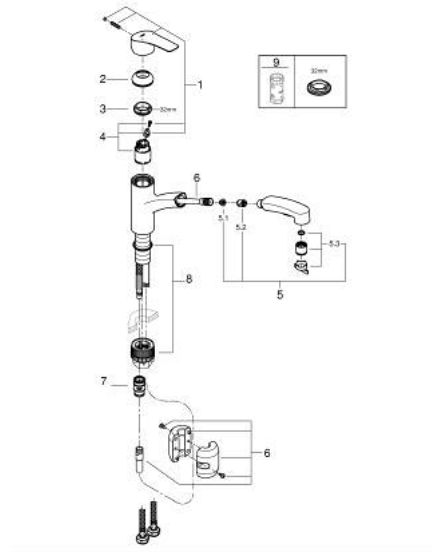

30 305 DC1 EUROSART SINGLE-LEVER SINK MIXER 1/2"

PRODUCT DESCRIPTION

- Typ: supersteel
- low spout
- single hole installation
- GROHE LongLife finish
- GROHE SilkMove 35 mm ceramic cartridge
- flow straightener
- with integrated temperature limiter
- Pull-Out spout for greater flexibility
- Dual Spray - switch between laminar spray and SpeedClean shower jet using diverter
- automatic return to laminar spray
- adjustable flow rate limiter
- swivel cast spout
- swivel area 90°
- Protected Water Ways no contact of water with lead or nickel inside the tap
- flexible connection hoses 3/8"
- metal fixation set
- protected against backflow
- maximum flow rate (at 3 bar): 10.5 l/min
- professional exclusive

30 305 DC1 EUROSART SINGLE-LEVER SINK MIXER 1/2"

SPARE PARTS

- 1: Lever (Spare part-nr. 48530DC0)
 - 2: Cap (Spare part-nr. 46492DC0)
 - 3: Screw ring (Spare part-nr. 46815000)
 - 4: Cartridge (Spare part-nr. 46374000)
 - 5: Pull-Out spray (Spare part-nr. 46956DC0)
 - 5.1: Dirt strainer (Spare part-nr. 0676800M)
 - 5.2: Non-return valve (Spare part-nr. 08565000)
 - 5.3: Flow straightener (Spare part-nr. 48275000)
 - 6: Hose for sink mixer with pull-out dual spray or mousseur (Spare part-nr. 48293000)
 - 7: Quick coupling (Spare part-nr. 46338000)
 - 8: Mounting set (Spare part-nr. 48477000)
 - 9: Socket spanner (Spare part-nr. 19332000)*
- * Optional accessories