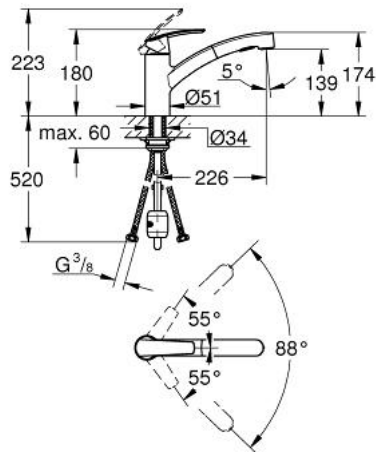

### 30 307 DC0 START SINGLE-LEVER SINK MIXER 1/2"

#### PRODUCT DESCRIPTION

- Colour: supersteel
- single hole installation
- GROHE LongLife finish
- GROHE SilkMove 35 mm ceramic cartridge
- with integrated temperature limiter
- adjustable flow rate limiter
- swivel tubular spout
- 90° swivel radius
- swivel area 90°
- Protected Water Ways no contact of water with lead or nickel inside the tap
- Pull-Out spray for greater flexibility
- Dual Spray - switch between laminar spray and SpeedClean shower jet using diverter
- automatic return to laminar spray
- rapid installation system
- protected against backflow

## 30 307 DC0 **START SINGLE-LEVER SINK MIXER 1/2"**

### SPARE PARTS

- 1: Lever (Spare part-nr. 46897DC0)
  - 2: Cap (Spare part-nr. 46492DC0)
  - 3: Screw ring (Spare part-nr. 46815000)
  - 4: Cartridge (Spare part-nr. 46374000)
  - 5: Pull-Out spray (Spare part-nr. 46956DC0)
  - 5.1: Dirt strainer (Spare part-nr. 0676800M)
  - 5.2: Non-return valve (Spare part-nr. 08565000)
  - 5.3: Flow straightener (Spare part-nr. 48275000)
  - 6: Hose for sink mixer with pull-out dual spray or mousseur (Spare part-nr. 48293000)
  - 7: Quick coupling (Spare part-nr. 46338000)
  - 8: Shank mounting kit (Spare part-nr. 46346000)
  - 9: Support plate (Spare part-nr. 05334000)
  - 10: Socket spanner (Spare part-nr. 19332000)\*
- \* Optional accessories