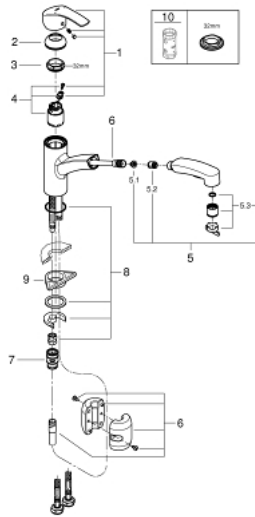

### 30 307 DC0 START SINGLE-LEVER SINK MIXER 1/2"

#### PRODUCT DESCRIPTION

- Colour: supersteel
- single hole installation
- GROHE LongLife finish
- GROHE SilkMove 35 mm ceramic cartridge
- with integrated temperature limiter
- adjustable flow rate limiter
- swivel tubular spout
- 90° swivel radius
- swivel area 90°
- Protected Water Ways no contact of water with lead or nickel inside the tap
- Pull-Out spray for greater flexibility
- Dual Spray - switch between laminar spray and SpeedClean shower jet using diverter
- automatic return to laminar spray
- rapid installation system
- protected against backflow

## 30 307 DC0 **START SINGLE-LEVER SINK MIXER 1/2"**

### SPARE PARTS

- 1: Lever (Spare part-nr. 46897DC0)
  - 2: Cap (Spare part-nr. 46492DC0)
  - 3: Screw ring (Spare part-nr. 46815000)
  - 4: Cartridge (Spare part-nr. 46374000)
  - 5: Pull-Out spray (Spare part-nr. 46956DC0)
  - 5.1: Dirt strainer (Spare part-nr. 0676800M)
  - 5.2: Non-return valve (Spare part-nr. 08565000)
  - 5.3: Flow straightener (Spare part-nr. 48275000)
  - 6: Hose for sink mixer with pull-out dual spray or mousseur (Spare part-nr. 48293000)
  - 7: Quick coupling (Spare part-nr. 46338000)
  - 8: Shank mounting kit (Spare part-nr. 46346000)
  - 9: Support plate (Spare part-nr. 05334000)
  - 10: Socket spanner (Spare part-nr. 19332000)\*
- \* Optional accessories