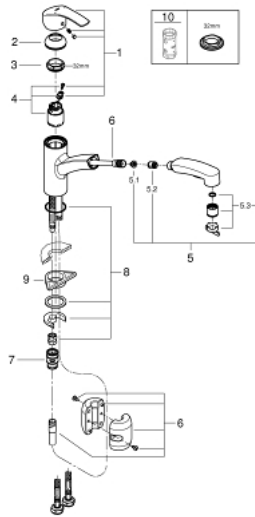

30 307 DC0 START SINGLE-LEVER SINK MIXER 1/2"

PRODUCT DESCRIPTION

- Colour: supersteel
- single hole installation
- GROHE LongLife finish
- GROHE SilkMove 35 mm ceramic cartridge
- with integrated temperature limiter
- adjustable flow rate limiter
- swivel tubular spout
- 90° swivel radius
- swivel area 90°
- Protected Water Ways no contact of water with lead or nickel inside the tap
- Pull-Out spray for greater flexibility
- Dual Spray - switch between laminar spray and SpeedClean shower jet using diverter
- automatic return to laminar spray
- rapid installation system
- protected against backflow

30 307 DC0 **START SINGLE-LEVER SINK MIXER 1/2"**

SPARE PARTS

- 1: Lever (Spare part-nr. 46897DC0)
 - 2: Cap (Spare part-nr. 46492DC0)
 - 3: Screw ring (Spare part-nr. 46815000)
 - 4: Cartridge (Spare part-nr. 46374000)
 - 5: Pull-Out spray (Spare part-nr. 46956DC0)
 - 5.1: Dirt strainer (Spare part-nr. 0676800M)
 - 5.2: Non-return valve (Spare part-nr. 08565000)
 - 5.3: Flow straightener (Spare part-nr. 48275000)
 - 6: Hose for sink mixer with pull-out dual spray or mousseur (Spare part-nr. 48293000)
 - 7: Quick coupling (Spare part-nr. 46338000)
 - 8: Shank mounting kit (Spare part-nr. 46346000)
 - 9: Support plate (Spare part-nr. 05334000)
 - 10: Socket spanner (Spare part-nr. 19332000)*
- * Optional accessories