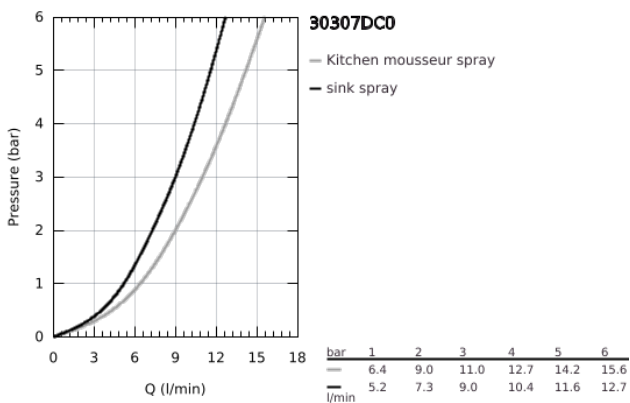

30 307 DC0 START SINGLE-LEVER SINK MIXER 1/2"

PRODUCT DESCRIPTION

- Colour: supersteel
- single hole installation
- GROHE LongLife finish
- GROHE SilkMove 35 mm ceramic cartridge
- with integrated temperature limiter
- adjustable flow rate limiter
- swivel tubular spout
- 90° swivel radius
- swivel area 90°
- Protected Water Ways no contact of water with lead or nickel inside the tap
- Pull-Out spray for greater flexibility
- Dual Spray - switch between laminar spray and SpeedClean shower jet using diverter
- automatic return to laminar spray
- rapid installation system
- protected against backflow

30 307 DC0 **START SINGLE-LEVER SINK MIXER 1/2"**

SPARE PARTS

- 1: Lever (Spare part-nr. 46897DC0)
 - 2: Cap (Spare part-nr. 46492DC0)
 - 3: Screw ring (Spare part-nr. 46815000)
 - 4: Cartridge (Spare part-nr. 46374000)
 - 5: Pull-Out spray (Spare part-nr. 46956DC0)
 - 5.1: Dirt strainer (Spare part-nr. 0676800M)
 - 5.2: Non-return valve (Spare part-nr. 08565000)
 - 5.3: Flow straightener (Spare part-nr. 48275000)
 - 6: Hose for sink mixer with pull-out dual spray or mousseur (Spare part-nr. 48293000)
 - 7: Quick coupling (Spare part-nr. 46338000)
 - 8: Shank mounting kit (Spare part-nr. 46346000)
 - 9: Support plate (Spare part-nr. 05334000)
 - 10: Socket spanner (Spare part-nr. 19332000)*
- * Optional accessories