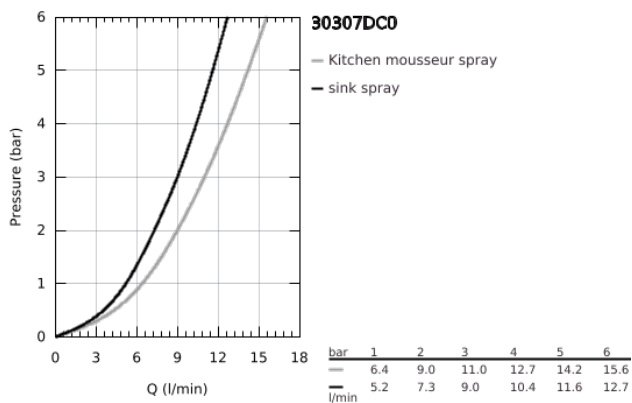

### 30 307 DC0 START SINGLE-LEVER SINK MIXER 1/2"

#### PRODUCT DESCRIPTION

- Colour: supersteel
- single hole installation
- GROHE LongLife finish
- GROHE SilkMove 35 mm ceramic cartridge
- with integrated temperature limiter
- adjustable flow rate limiter
- swivel tubular spout
- 90° swivel radius
- swivel area 90°
- Protected Water Ways no contact of water with lead or nickel inside the tap
- Pull-Out spray for greater flexibility
- Dual Spray - switch between laminar spray and SpeedClean shower jet using diverter
- automatic return to laminar spray
- rapid installation system
- protected against backflow

## 30 307 DC0 **START SINGLE-LEVER SINK MIXER 1/2"**