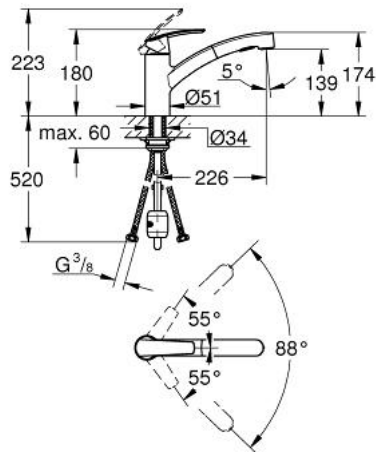

30 307 DC0 START SINGLE-LEVER SINK MIXER 1/2"

PRODUCT DESCRIPTION

- Colour: supersteel
- single hole installation
- GROHE LongLife finish
- GROHE SilkMove 35 mm ceramic cartridge
- with integrated temperature limiter
- adjustable flow rate limiter
- swivel tubular spout
- 90° swivel radius
- swivel area 90°
- Protected Water Ways no contact of water with lead or nickel inside the tap
- Pull-Out spray for greater flexibility
- Dual Spray - switch between laminar spray and SpeedClean shower jet using diverter
- automatic return to laminar spray
- rapid installation system
- protected against backflow

30 307 DC0 **START SINGLE-LEVER SINK MIXER 1/2"**

SPARE PARTS

- 1: Lever (Spare part-nr. 46897DC0)
 - 2: Cap (Spare part-nr. 46492DC0)
 - 3: Screw ring (Spare part-nr. 46815000)
 - 4: Cartridge (Spare part-nr. 46374000)
 - 5: Pull-Out spray (Spare part-nr. 46956DC0)
 - 5.1: Dirt strainer (Spare part-nr. 0676800M)
 - 5.2: Non-return valve (Spare part-nr. 08565000)
 - 5.3: Flow straightener (Spare part-nr. 48275000)
 - 6: Hose for sink mixer with pull-out dual spray or mousseur (Spare part-nr. 48293000)
 - 7: Quick coupling (Spare part-nr. 46338000)
 - 8: Shank mounting kit (Spare part-nr. 46346000)
 - 9: Support plate (Spare part-nr. 05334000)
 - 10: Socket spanner (Spare part-nr. 19332000)*
- * Optional accessories