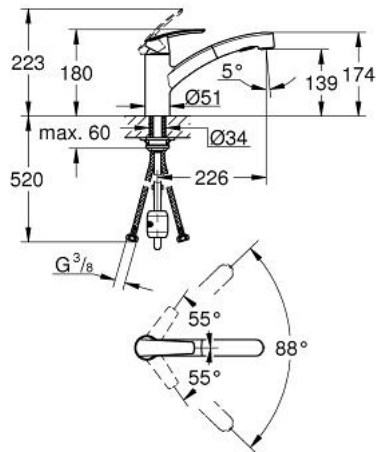

30 307 DC0 **START SINGLE-LEVER SINK MIXER 1/2"**

PRODUCT DESCRIPTION

- Typ: supersteel
- single hole installation
- GROHE LongLife finish
- GROHE SilkMove 35 mm ceramic cartridge
- with integrated temperature limiter
- adjustable flow rate limiter
- swivel tubular spout
- 90° swivel radius
- swivel area 90°
- Protected Water Ways no contact of water with lead or nickel inside the tap
- Pull-Out spray for greater flexibility
- Dual Spray - switch between laminar spray and SpeedClean shower jet using diverter
- automatic return to laminar spray
- rapid installation system
- protected against backflow

30 307 DC0 **START SINGLE-LEVER SINK MIXER 1/2"**

SPARE PARTS

- 1: Lever (Spare part-nr. 46897DC0)
 - 2: Cap (Spare part-nr. 46492DC0)
 - 3: Screw ring (Spare part-nr. 46815000)
 - 4: Cartridge (Spare part-nr. 46374000)
 - 5: Pull-Out spray (Spare part-nr. 46956DC0)
 - 5.1: Dirt strainer (Spare part-nr. 0676800M)
 - 5.2: Non-return valve (Spare part-nr. 08565000)
 - 5.3: Flow straightener (Spare part-nr. 48275000)
 - 6: Hose for sink mixer with pull-out dual spray or mousseur (Spare part-nr. 48293000)
 - 7: Quick coupling (Spare part-nr. 46338000)
 - 8: Shank mounting kit (Spare part-nr. 46346000)
 - 9: Support plate (Spare part-nr. 05334000)
 - 10: Socket spanner (Spare part-nr. 19332000)*
- * Optional accessories