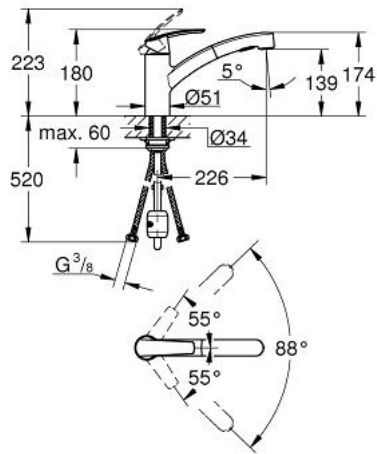

30 307 DC0 **START SINGLE-LEVER SINK MIXER 1/2"**

PRODUCT DESCRIPTION

- Typ: supersteel
- single hole installation
- GROHE LongLife finish
- GROHE SilkMove 35 mm ceramic cartridge
- with integrated temperature limiter
- adjustable flow rate limiter
- swivel tubular spout
- 90° swivel radius
- swivel area 90°
- Protected Water Ways no contact of water with lead or nickel inside the tap
- Pull-Out spray for greater flexibility
- Dual Spray - switch between laminar spray and SpeedClean shower jet using diverter
- automatic return to laminar spray
- rapid installation system
- protected against backflow

30 307 DC0 **START SINGLE-LEVER SINK MIXER 1/2"**

SPARE PARTS

- 1: Lever (Spare part-nr. 46897DC0)
 - 2: Cap (Spare part-nr. 46492DC0)
 - 3: Screw ring (Spare part-nr. 46815000)
 - 4: Cartridge (Spare part-nr. 46374000)
 - 5: Pull-Out spray (Spare part-nr. 46956DC0)
 - 5.1: Dirt strainer (Spare part-nr. 0676800M)
 - 5.2: Non-return valve (Spare part-nr. 08565000)
 - 5.3: Flow straightener (Spare part-nr. 48275000)
 - 6: Hose for sink mixer with pull-out dual spray or mousseur (Spare part-nr. 48293000)
 - 7: Quick coupling (Spare part-nr. 46338000)
 - 8: Shank mounting kit (Spare part-nr. 46346000)
 - 9: Support plate (Spare part-nr. 05334000)
 - 10: Socket spanner (Spare part-nr. 19332000)*
- * Optional accessories