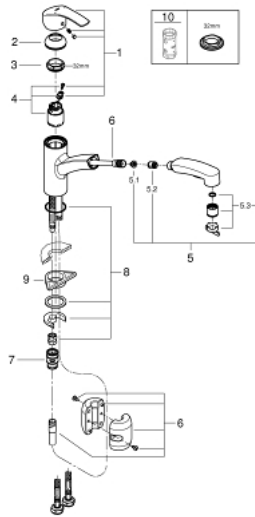

30 307 DC0 **START SINGLE-LEVER SINK MIXER 1/2"**

PRODUCT DESCRIPTION

- Typ: supersteel
- single hole installation
- GROHE LongLife finish
- GROHE SilkMove 35 mm ceramic cartridge
- with integrated temperature limiter
- adjustable flow rate limiter
- swivel tubular spout
- 90° swivel radius
- swivel area 90°
- Protected Water Ways no contact of water with lead or nickel inside the tap
- Pull-Out spray for greater flexibility
- Dual Spray - switch between laminar spray and SpeedClean shower jet using diverter
- automatic return to laminar spray
- rapid installation system
- protected against backflow

30 307 DC0 **START SINGLE-LEVER SINK MIXER 1/2"**

SPARE PARTS

- 1: Lever (Spare part-nr. 46897DC0)
 - 2: Cap (Spare part-nr. 46492DC0)
 - 3: Screw ring (Spare part-nr. 46815000)
 - 4: Cartridge (Spare part-nr. 46374000)
 - 5: Pull-Out spray (Spare part-nr. 46956DC0)
 - 5.1: Dirt strainer (Spare part-nr. 0676800M)
 - 5.2: Non-return valve (Spare part-nr. 08565000)
 - 5.3: Flow straightener (Spare part-nr. 48275000)
 - 6: Hose for sink mixer with pull-out dual spray or mousseur (Spare part-nr. 48293000)
 - 7: Quick coupling (Spare part-nr. 46338000)
 - 8: Shank mounting kit (Spare part-nr. 46346000)
 - 9: Support plate (Spare part-nr. 05334000)
 - 10: Socket spanner (Spare part-nr. 19332000)*
- * Optional accessories