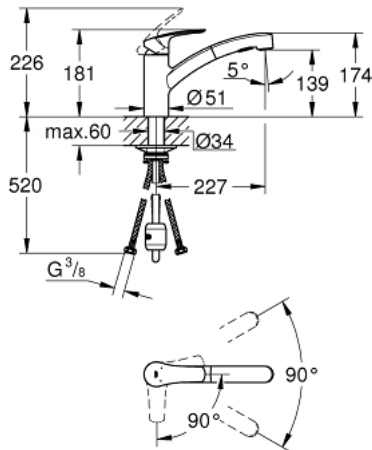

30 355 243 1 EUROSMART SINGLE-LEVER SINK MIXER 1/2"

PRODUCT DESCRIPTION

- Tyc: matte black
- low spout
- single hole installation
- GROHE SilkMove 35 mm ceramic cartridge
- OpenCold - cold water flow in mid-lever position
- flow straightener
- with integrated temperature limiter
- Pull-Out spray for greater flexibility
- Dual Spray - switch between mousseur and SpeedClean shower jet using diverter
- automatic return to mousseur
- adjustable flow rate limiter
- swivel cast spout
- swivel area 90°
- Protected Water Ways no contact of water with lead or nickel inside the tap
- flexible connection hoses 3/8"
- metal fixation set
- protected against backflow
- maximum flow rate (at 3 bar): 9 l/min
- professional exclusive