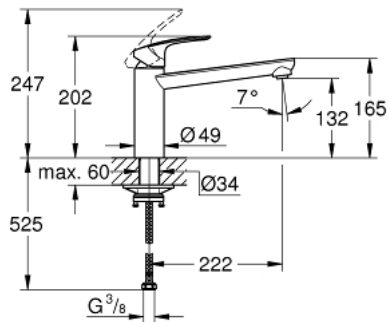

30 463 000 **EUROSMART SINGLE-LEVER SINK MIXER 1/2"**

PRODUCT DESCRIPTION

- Colour: chrome
- medium spout
- single hole installation
- GROHE LongLife finish
- GROHE SilkMove 35 mm ceramic cartridge
- integrated temperature limiter
- adjustable flow rate limiter
- swivel cast spout
- swivel area 140°
- Protected Water Ways no contact of water with lead or nickel inside the tap
- flexible connection hoses 3/8"
- metal fixation set
- maximum flow rate (at 3 bar): 13 l/min
- min. recommended pressure 1.0 bar
- professional exclusive

30 463 000 **EUROSMART SINGLE-LEVER SINK MIXER 1/2"**

SPARE PARTS

- 1: Lever (Spare part-nr. 48530000)
- 2: Cartridge (Spare part-nr. 46374000)
- 3: Flow straightener (Spare part-nr. 48264000)
- 4: Shank fastening assembly (Spare part-nr. 48384000)
- 5: Support plate (Spare part-nr. 05334000)
- 6: Socket spanner (Spare part-nr. 19332000)*