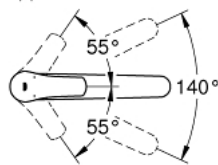

30 463 000 **EUROSMART SINGLE-LEVER SINK MIXER 1/2"**

PRODUCT DESCRIPTION

- Colour: chrome
- medium spout
- single hole installation
- GROHE LongLife finish
- GROHE SilkMove 35 mm ceramic cartridge
- integrated temperature limiter
- adjustable flow rate limiter
- swivel cast spout
- swivel area 140°
- Protected Water Ways no contact of water with lead or nickel inside the tap
- flexible connection hoses 3/8"
- metal fixation set
- maximum flow rate (at 3 bar): 13 l/min
- min. recommended pressure 1.0 bar
- professional exclusive

30 463 000 **EUROSMART SINGLE-LEVER SINK MIXER 1/2"**

SPARE PARTS

- 1: Lever (Spare part-nr. 48530000)
- 2: Cartridge (Spare part-nr. 46374000)
- 3: Flow straightener (Spare part-nr. 48264000)
- 4: Shank fastening assembly (Spare part-nr. 48384000)
- 5: Support plate (Spare part-nr. 05334000)
- 6: Socket spanner (Spare part-nr. 19332000)*