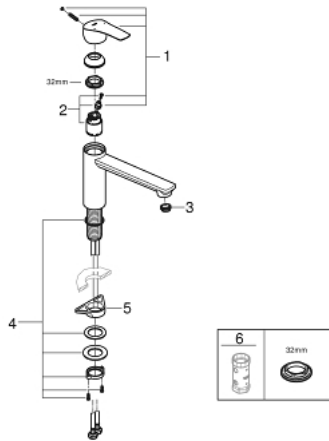

30 463 000 **EUROSMART SINGLE-LEVER SINK MIXER 1/2"**

PRODUCT DESCRIPTION

- Colour: chrome
- medium spout
- single hole installation
- GROHE LongLife finish
- GROHE SilkMove 35 mm ceramic cartridge
- integrated temperature limiter
- adjustable flow rate limiter
- swivel cast spout
- swivel area 140°
- Protected Water Ways no contact of water with lead or nickel inside the tap
- flexible connection hoses 3/8"
- metal fixation set
- maximum flow rate (at 3 bar): 13 l/min
- min. recommended pressure 1.0 bar
- professional exclusive

30 463 000 **EUROSMART SINGLE-LEVER SINK MIXER 1/2"**

SPARE PARTS

- 1: Lever (Spare part-nr. 48530000)
- 2: Cartridge (Spare part-nr. 46374000)
- 3: Flow straightener (Spare part-nr. 48264000)
- 4: Shank fastening assembly (Spare part-nr. 48384000)
- 5: Support plate (Spare part-nr. 05334000)
- 6: Socket spanner (Spare part-nr. 19332000)*