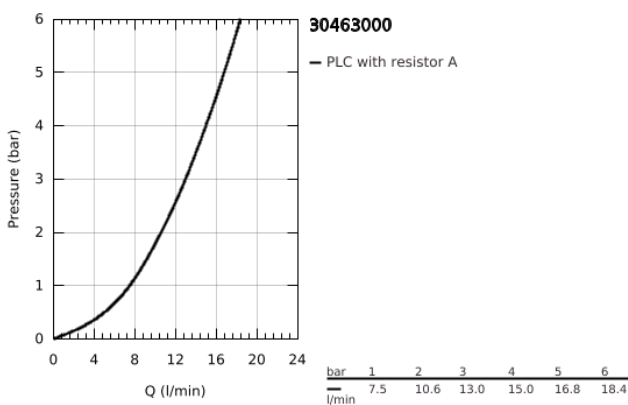

30 463 000 **EUROSMART SINGLE-LEVER SINK MIXER 1/2"**

PRODUCT DESCRIPTION

- Colour: chrome
- medium spout
- single hole installation
- GROHE LongLife finish
- GROHE SilkMove 35 mm ceramic cartridge
- integrated temperature limiter
- adjustable flow rate limiter
- swivel cast spout
- swivel area 140°
- Protected Water Ways no contact of water with lead or nickel inside the tap
- flexible connection hoses 3/8"
- metal fixation set
- maximum flow rate (at 3 bar): 13 l/min
- min. recommended pressure 1.0 bar
- professional exclusive

30 463 000 **EUROSMART SINGLE-LEVER SINK MIXER 1/2"**

SPARE PARTS

- 1: Lever (Spare part-nr. 48530000)
- 2: Cartridge (Spare part-nr. 46374000)
- 3: Flow straightener (Spare part-nr. 48264000)
- 4: Shank fastening assembly (Spare part-nr. 48384000)
- 5: Support plate (Spare part-nr. 05334000)
- 6: Socket spanner (Spare part-nr. 19332000)*