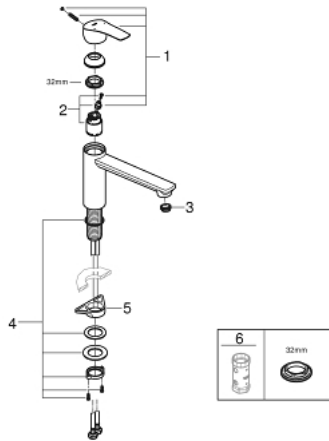

30 463 000 EUROSMART SINGLE-LEVER SINK MIXER 1/2"

PRODUCT DESCRIPTION

- Tyc: Chrome
- medium spout
- single hole installation
- GROHE LongLife finish
- GROHE SilkMove 35 mm ceramic cartridge
- integrated temperature limiter
- adjustable flow rate limiter
- swivel cast spout
- swivel area 140°
- Protected Water Ways no contact of water with lead or nickel inside the tap
- flexible connection hoses 3/8"
- metal fixation set
- maximum flow rate (at 3 bar): 13 l/min
- min. recommended pressure 1.0 bar
- professional exclusive

30 463 000 **EUROSMART SINGLE-LEVER SINK MIXER 1/2"**

SPARE PARTS

- 1: Lever (Spare part-nr. 48530000)
- 2: Cartridge (Spare part-nr. 46374000)
- 3: Flow straightener (Spare part-nr. 48264000)
- 4: Shank fastening assembly (Spare part-nr. 48384000)
- 5: Support plate (Spare part-nr. 05334000)
- 6: Socket spanner (Spare part-nr. 19332000)*