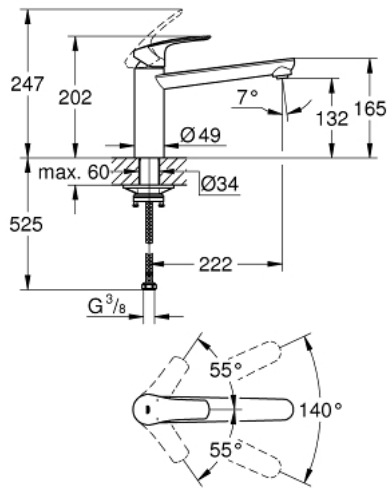

30 463 000 EUROSMART SINGLE-LEVER SINK MIXER 1/2"

PRODUCT DESCRIPTION

- Tyc: Chrome
- medium spout
- single hole installation
- GROHE LongLife finish
- GROHE SilkMove 35 mm ceramic cartridge
- integrated temperature limiter
- adjustable flow rate limiter
- swivel cast spout
- swivel area 140°
- Protected Water Ways no contact of water with lead or nickel inside the tap
- flexible connection hoses 3/8"
- metal fixation set
- maximum flow rate (at 3 bar): 13 l/min
- min. recommended pressure 1.0 bar
- professional exclusive

30 463 000 **EUROSMART SINGLE-LEVER SINK MIXER 1/2"**

SPARE PARTS

- 1: Lever (Spare part-nr. 48530000)
- 2: Cartridge (Spare part-nr. 46374000)
- 3: Flow straightener (Spare part-nr. 48264000)
- 4: Shank fastening assembly (Spare part-nr. 48384000)
- 5: Support plate (Spare part-nr. 05334000)
- 6: Socket spanner (Spare part-nr. 19332000)*