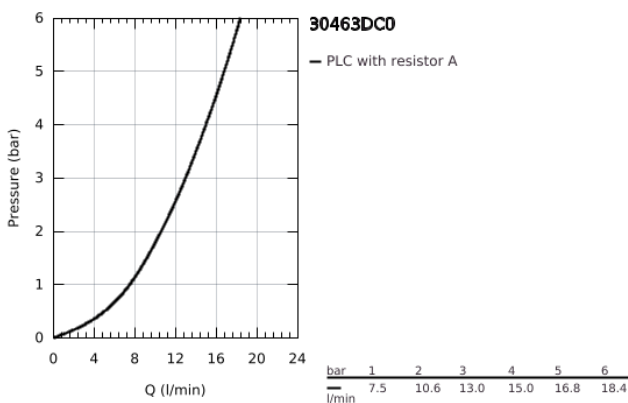

30 463 DC0 EUROSMART SINGLE-LEVER SINK MIXER 1/2"

PRODUCT DESCRIPTION

- Colour: supersteel
- medium spout
- single hole installation
- GROHE LongLife finish
- GROHE SilkMove 35 mm ceramic cartridge
- integrated temperature limiter
- adjustable flow rate limiter
- swivel cast spout
- swivel area 140°
- Protected Water Ways no contact of water with lead or nickel inside the tap
- flexible connection hoses 3/8"
- metal fixation set
- maximum flow rate (at 3 bar): 13 l/min
- min. recommended pressure 1.0 bar
- professional exclusive

30 463 DC0 EUROSMART SINGLE-LEVER SINK MIXER 1/2"

SPARE PARTS

- 1: Lever (Spare part-nr. 48530DC0)
- 2: Cartridge (Spare part-nr. 46374000)
- 3: Flow straightener (Spare part-nr. 48264000)
- 4: Shank fastening assembly (Spare part-nr. 48384000)
- 5: Support plate (Spare part-nr. 05334000)
- 6: Socket spanner (Spare part-nr. 19332000)*