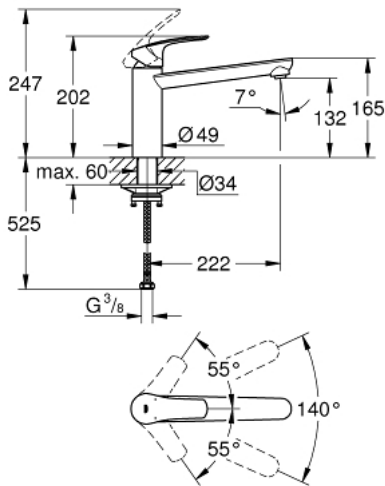

30 463 DC0 EUROSMART SINGLE-LEVER SINK MIXER 1/2"

PRODUCT DESCRIPTION

- Colour: supersteel
- medium spout
- single hole installation
- GROHE LongLife finish
- GROHE SilkMove 35 mm ceramic cartridge
- integrated temperature limiter
- adjustable flow rate limiter
- swivel cast spout
- swivel area 140°
- Protected Water Ways no contact of water with lead or nickel inside the tap
- flexible connection hoses 3/8"
- metal fixation set
- maximum flow rate (at 3 bar): 13 l/min
- min. recommended pressure 1.0 bar
- professional exclusive

30 463 DC0 EUROSMART SINGLE-LEVER SINK MIXER 1/2"

SPARE PARTS

- 1: Lever (Spare part-nr. 48530DC0)
- 2: Cartridge (Spare part-nr. 46374000)
- 3: Flow straightener (Spare part-nr. 48264000)
- 4: Shank fastening assembly (Spare part-nr. 48384000)
- 5: Support plate (Spare part-nr. 05334000)
- 6: Socket spanner (Spare part-nr. 19332000)*