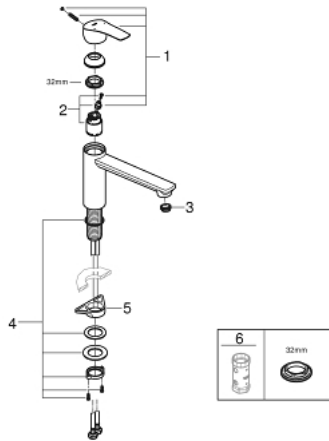

30 463 DC0 EUROSMART SINGLE-LEVER SINK MIXER 1/2"

PRODUCT DESCRIPTION

- Colour: supersteel
- medium spout
- single hole installation
- GROHE LongLife finish
- GROHE SilkMove 35 mm ceramic cartridge
- integrated temperature limiter
- adjustable flow rate limiter
- swivel cast spout
- swivel area 140°
- Protected Water Ways no contact of water with lead or nickel inside the tap
- flexible connection hoses 3/8"
- metal fixation set
- maximum flow rate (at 3 bar): 13 l/min
- min. recommended pressure 1.0 bar
- professional exclusive

30 463 DC0 EUROSMART SINGLE-LEVER SINK MIXER 1/2"

SPARE PARTS

- 1: Lever (Spare part-nr. 48530DC0)
- 2: Cartridge (Spare part-nr. 46374000)
- 3: Flow straightener (Spare part-nr. 48264000)
- 4: Shank fastening assembly (Spare part-nr. 48384000)
- 5: Support plate (Spare part-nr. 05334000)
- 6: Socket spanner (Spare part-nr. 19332000)*