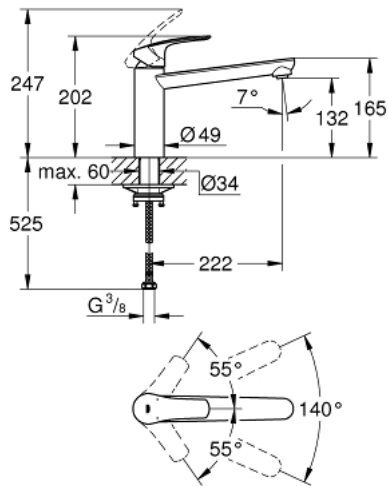

30 463 DC0 EUROSMART SINGLE-LEVER SINK MIXER 1/2"

PRODUCT DESCRIPTION

- Typ: supersteel
- medium spout
- single hole installation
- GROHE LongLife finish
- GROHE SilkMove 35 mm ceramic cartridge
- integrated temperature limiter
- adjustable flow rate limiter
- swivel cast spout
- swivel area 140°
- Protected Water Ways no contact of water with lead or nickel inside the tap
- flexible connection hoses 3/8"
- metal fixation set
- maximum flow rate (at 3 bar): 13 l/min
- min. recommended pressure 1.0 bar
- professional exclusive

30 463 DC0 EUROSMART SINGLE-LEVER SINK MIXER 1/2"

SPARE PARTS

- 1: Lever (Spare part-nr. 48530DC0)
- 2: Cartridge (Spare part-nr. 46374000)
- 3: Flow straightener (Spare part-nr. 48264000)
- 4: Shank fastening assembly (Spare part-nr. 48384000)
- 5: Support plate (Spare part-nr. 05334000)
- 6: Socket spanner (Spare part-nr. 19332000)*