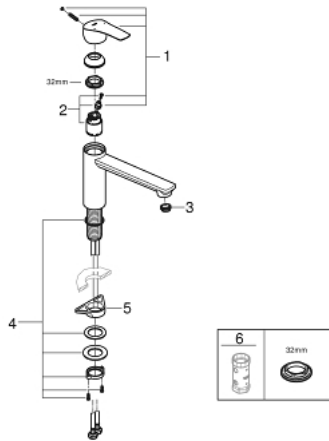

30 463 DC0 EUROSMART SINGLE-LEVER SINK MIXER 1/2"

PRODUCT DESCRIPTION

- Typ: supersteel
- medium spout
- single hole installation
- GROHE LongLife finish
- GROHE SilkMove 35 mm ceramic cartridge
- integrated temperature limiter
- adjustable flow rate limiter
- swivel cast spout
- swivel area 140°
- Protected Water Ways no contact of water with lead or nickel inside the tap
- flexible connection hoses 3/8"
- metal fixation set
- maximum flow rate (at 3 bar): 13 l/min
- min. recommended pressure 1.0 bar
- professional exclusive

30 463 DC0 EUROSMART SINGLE-LEVER SINK MIXER 1/2"

SPARE PARTS

- 1: Lever (Spare part-nr. 48530DC0)
- 2: Cartridge (Spare part-nr. 46374000)
- 3: Flow straightener (Spare part-nr. 48264000)
- 4: Shank fastening assembly (Spare part-nr. 48384000)
- 5: Support plate (Spare part-nr. 05334000)
- 6: Socket spanner (Spare part-nr. 19332000)*