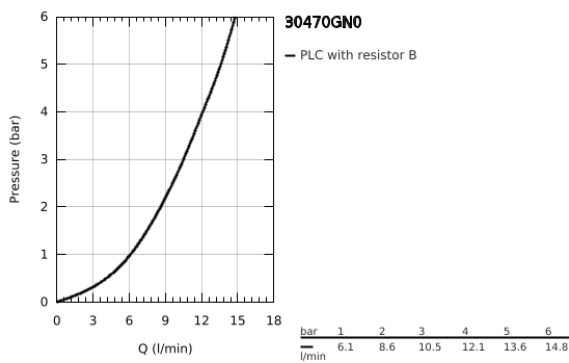

### 30 470 GN0 START SINGLE-LEVER SINK MIXER 1/2"

#### PRODUCT DESCRIPTION

- Colour: brushed cool sunrise
- high spout
- single hole installation
- GROHE LongLife finish
- GROHE SilkMove 28 mm ceramic cartridge
- Protected Water Ways no contact of water with lead or nickel inside the tap
- mousseur
- swivel tubular spout, swivel area 150°
- flexible connection hoses 3/8"
- QuickMount included

## 30 470 GN0 **START SINGLE-LEVER SINK MIXER 1/2"**