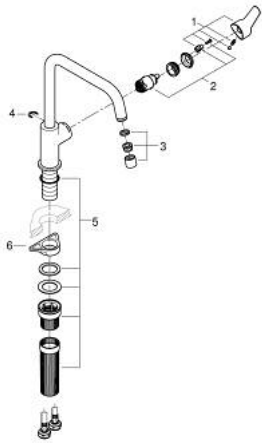

### 30 470 GN0 START SINGLE-LEVER SINK MIXER 1/2"

#### PRODUCT DESCRIPTION

- Colour: brushed cool sunrise
- high spout
- single hole installation
- GROHE LongLife finish
- GROHE SilkMove 28 mm ceramic cartridge
- Protected Water Ways no contact of water with lead or nickel inside the tap
- mousseur
- swivel tubular spout, swivel area 150°
- flexible connection hoses 3/8"
- QuickMount included

## 30 470 GN0 **START SINGLE-LEVER SINK MIXER 1/2"**

### SPARE PARTS

- 1: lever (Spare part-nr. 48531GN0)
- 2: Cartridge (Spare part-nr. 46963000)
- 3: flow control (Spare part-nr. 101044GN00)
- 4: Safety ring (Spare part-nr. 4826600M)
- 5: Mounting set (Spare part-nr. 48477000)
- 6: Support plate (Spare part-nr. 05334000)