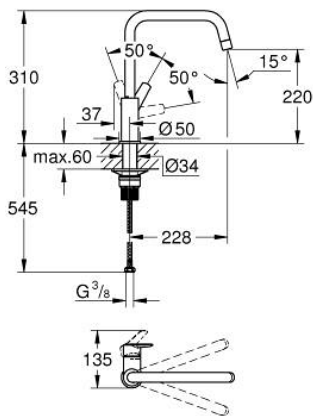

### 30 470 GN0 START SINGLE-LEVER SINK MIXER 1/2"

#### PRODUCT DESCRIPTION

- Colour: brushed cool sunrise
- high spout
- single hole installation
- GROHE LongLife finish
- GROHE SilkMove 28 mm ceramic cartridge
- Protected Water Ways no contact of water with lead or nickel inside the tap
- mousseur
- swivel tubular spout, swivel area 150°
- flexible connection hoses 3/8"
- QuickMount included

## 30 470 GN0 **START SINGLE-LEVER SINK MIXER 1/2"**

### SPARE PARTS

- 1: lever (Spare part-nr. 48531GN0)
- 2: Cartridge (Spare part-nr. 46963000)
- 3: flow control (Spare part-nr. 101044GN00)
- 4: Safety ring (Spare part-nr. 4826600M)
- 5: Mounting set (Spare part-nr. 48477000)
- 6: Support plate (Spare part-nr. 05334000)