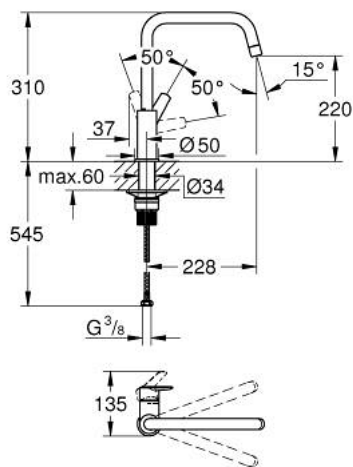

## 30 470 GN0 START SINGLE-LEVER SINK MIXER 1/2"

### PRODUCT DESCRIPTION

- Tyc: brushed cool sunrise
- high spout
- single hole installation
- GROHE LongLife finish
- GROHE SilkMove 28 mm ceramic cartridge
- Protected Water Ways no contact of water with lead or nickel inside the tap
- mousseur
- swivel tubular spout, swivel area 150°
- flexible connection hoses 3/8"
- QuickMount included

## 30 470 GN0 **START SINGLE-LEVER SINK MIXER 1/2"**

### SPARE PARTS

- 1: lever (Spare part-nr. 48531GN0)
- 2: Cartridge (Spare part-nr. 46963000)
- 3: flow control (Spare part-nr. 101044GN00)
- 4: Safety ring (Spare part-nr. 4826600M)
- 5: Mounting set (Spare part-nr. 48477000)
- 6: Support plate (Spare part-nr. 05334000)