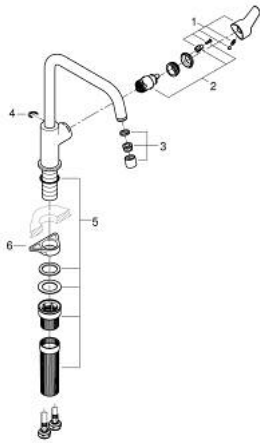

## 30 470 GN0 START SINGLE-LEVER SINK MIXER 1/2"

### PRODUCT DESCRIPTION

- Tyc: brushed cool sunrise
- high spout
- single hole installation
- GROHE LongLife finish
- GROHE SilkMove 28 mm ceramic cartridge
- Protected Water Ways no contact of water with lead or nickel inside the tap
- mousseur
- swivel tubular spout, swivel area 150°
- flexible connection hoses 3/8"
- QuickMount included

## 30 470 GN0 **START SINGLE-LEVER SINK MIXER 1/2"**

### SPARE PARTS

- 1: lever (Spare part-nr. 48531GN0)
- 2: Cartridge (Spare part-nr. 46963000)
- 3: flow control (Spare part-nr. 101044GN00)
- 4: Safety ring (Spare part-nr. 4826600M)
- 5: Mounting set (Spare part-nr. 48477000)
- 6: Support plate (Spare part-nr. 05334000)