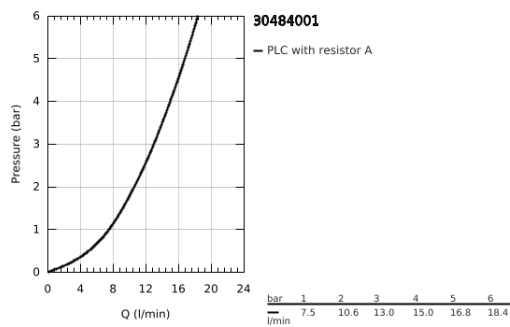

30 484 001 **COSTA L BIBTAP 1/2"**

PRODUCT DESCRIPTION

- Colour: chrome
- wall mounted
- metal handle
- heat insulated
- screwable
- marking: blue
- GROHE LongLife finish
- mousseur
- GROHE Long-Life headparts
- swivel tubular spout, swivel area 360°
- projection 200 mm
- maximum flow rate (at 3 bar): 13 l/min

30 484 001 **COSTA L BIBTAP 1/2"**

SPARE PARTS

- 1: Handle (Spare part-nr. 45994000)
 - 1.1: Snap insert (Spare part-nr. 0538600M)
 - 2: Headpart 1/2" (Spare part-nr. 07146000)
 - 2.1: O-Ring $\varnothing 6 \times \varnothing 2$ (Spare part-nr. 0128300M)
 - 2.2: O-Ring $\varnothing 18,2 \times \varnothing 1,7$ (Spare part-nr. 0392400M)
 - 2.3: Seal (Spare part-nr. 0529100M)
 - 3: S spout (Spare part-nr. 13084000)
 - 3.1: Mousseur (Spare part-nr. 13928000)
 - 3.2: Sealing washer (Spare part-nr. 0128500M)
 - 4: Screw for Costa/Avina products (Spare part-nr. 48013000)*
- * Optional accessories