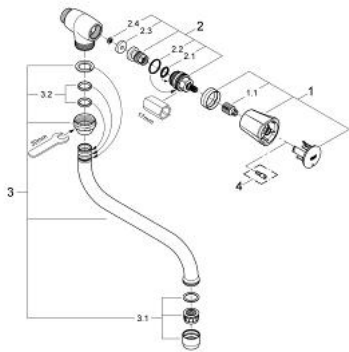

30 484 001 **COSTA L BIBTAP 1/2"**

PRODUCT DESCRIPTION

- Colour: chrome
- wall mounted
- metal handles
- heat insulated
- screwable
- marking: blue
- GROHE LongLife finish
- mousseur
- GROHE Long-Life headparts
- swivel tubular spout, swivel area 360°
- projection 200 mm
- maximum flow rate (at 3 bar): 13 l/min

30 484 001 **COSTA L BIBTAP 1/2"**

SPARE PARTS

- 1: Handle (Spare part-nr. 45994000)
 - 1.1: Snap insert (Spare part-nr. 0538600M)
 - 2: Headpart 1/2" (Spare part-nr. 07146000)
 - 2.1: O-Ring $\varnothing 6 \times \varnothing 2$ (Spare part-nr. 0128300M)
 - 2.2: O-Ring $\varnothing 18,2 \times \varnothing 1,7$ (Spare part-nr. 0392400M)
 - 2.3: Seal (Spare part-nr. 0529100M)
 - 3: S spout (Spare part-nr. 13084000)
 - 3.1: Mousseur (Spare part-nr. 13928000)
 - 3.2: Sealing washer (Spare part-nr. 0128500M)
 - 4: Screw for Costa/Avina products (Spare part-nr. 48013000)*
- * Optional accessories