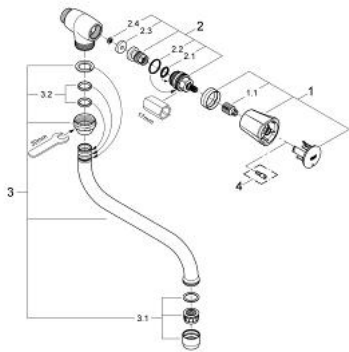

30 484 001 **COSTA L BIBTAP 1/2"**

PRODUCT DESCRIPTION

- Colour: chrome
- wall mounted
- metal handle
- heat insulated
- screwable
- marking: blue
- GROHE LongLife finish
- mousseur
- GROHE Long-Life headparts
- swivel tubular spout, swivel area 360°
- projection 200 mm
- maximum flow rate (at 3 bar): 13 l/min

30 484 001 **COSTA L BIBTAP 1/2"**

SPARE PARTS

- 1: Handle (Spare part-nr. 45994000)
 - 1.1: Snap insert (Spare part-nr. 0538600M)
 - 2: Headpart 1/2" (Spare part-nr. 07146000)
 - 2.1: O-Ring $\varnothing 6 \times \varnothing 2$ (Spare part-nr. 0128300M)
 - 2.2: O-Ring $\varnothing 18,2 \times \varnothing 1,7$ (Spare part-nr. 0392400M)
 - 2.3: Seal (Spare part-nr. 0529100M)
 - 3: S spout (Spare part-nr. 13084000)
 - 3.1: Mousseur (Spare part-nr. 13928000)
 - 3.2: Sealing washer (Spare part-nr. 0128500M)
 - 4: Screw for Costa/Avina products (Spare part-nr. 48013000)*
- * Optional accessories