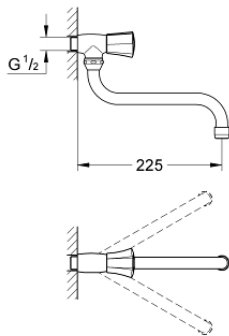

30 484 001 **COSTA L BIBTAP 1/2"**

PRODUCT DESCRIPTION

- Colour: chrome
- wall mounted
- metal handle
- heat insulated
- screwable
- marking: blue
- GROHE LongLife finish
- mousseur
- GROHE Long-Life headparts
- swivel tubular spout, swivel area 360°
- projection 200 mm
- maximum flow rate (at 3 bar): 13 l/min

30 484 001 **COSTA L BIBTAP 1/2"**

SPARE PARTS

- 1: Handle (Spare part-nr. 45994000)
 - 1.1: Snap insert (Spare part-nr. 0538600M)
 - 2: Headpart 1/2" (Spare part-nr. 07146000)
 - 2.1: O-Ring $\varnothing 6 \times \varnothing 2$ (Spare part-nr. 0128300M)
 - 2.2: O-Ring $\varnothing 18,2 \times \varnothing 1,7$ (Spare part-nr. 0392400M)
 - 2.3: Seal (Spare part-nr. 0529100M)
 - 3: S spout (Spare part-nr. 13084000)
 - 3.1: Mousseur (Spare part-nr. 13928000)
 - 3.2: Sealing washer (Spare part-nr. 0128500M)
 - 4: Screw for Costa/Avina products (Spare part-nr. 48013000)*
- * Optional accessories