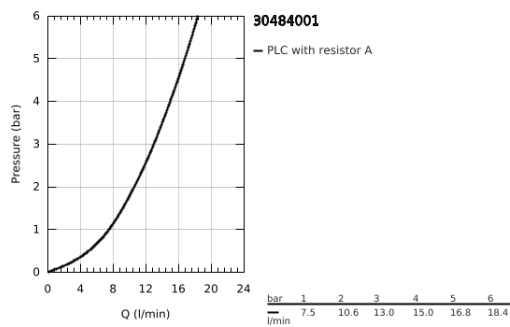

30 484 001 **COSTA L BIBTAP 1/2"**

PRODUCT DESCRIPTION

- Colour: chrome
- wall mounted
- metal handles
- heat insulated
- screwable
- marking: blue
- GROHE LongLife finish
- mousseur
- GROHE Long-Life headparts
- swivel tubular spout, swivel area 360°
- projection 200 mm
- maximum flow rate (at 3 bar): 13 l/min

30 484 001 **COSTA L BIBTAP 1/2"**

SPARE PARTS

- 1: Handle (Spare part-nr. 45994000)
 - 1.1: Snap insert (Spare part-nr. 0538600M)
 - 2: Headpart 1/2" (Spare part-nr. 07146000)
 - 2.1: O-Ring $\varnothing 6 \times \varnothing 2$ (Spare part-nr. 0128300M)
 - 2.2: O-Ring $\varnothing 18,2 \times \varnothing 1,7$ (Spare part-nr. 0392400M)
 - 2.3: Seal (Spare part-nr. 0529100M)
 - 3: S spout (Spare part-nr. 13084000)
 - 3.1: Mousseur (Spare part-nr. 13928000)
 - 3.2: Sealing washer (Spare part-nr. 0128500M)
 - 4: Screw for Costa/Avina products (Spare part-nr. 48013000)*
- * Optional accessories