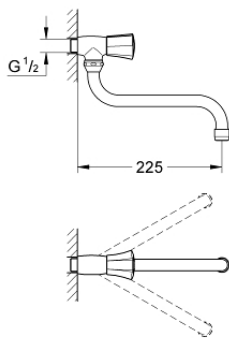

30 484 001 **COSTA L BIBTAP 1/2"**

PRODUCT DESCRIPTION

- Colour: chrome
- wall mounted
- metal handles
- heat insulated
- screwable
- marking: blue
- GROHE LongLife finish
- mousseur
- GROHE Long-Life headparts
- swivel tubular spout, swivel area 360°
- projection 200 mm
- maximum flow rate (at 3 bar): 13 l/min

30 484 001 **COSTA L BIBTAP 1/2"**

SPARE PARTS

- 1: Handle (Spare part-nr. 45994000)
 - 1.1: Snap insert (Spare part-nr. 0538600M)
 - 2: Headpart 1/2" (Spare part-nr. 07146000)
 - 2.1: O-Ring $\varnothing 6 \times \varnothing 2$ (Spare part-nr. 0128300M)
 - 2.2: O-Ring $\varnothing 18,2 \times \varnothing 1,7$ (Spare part-nr. 0392400M)
 - 2.3: Seal (Spare part-nr. 0529100M)
 - 3: S spout (Spare part-nr. 13084000)
 - 3.1: Mousseur (Spare part-nr. 13928000)
 - 3.2: Sealing washer (Spare part-nr. 0128500M)
 - 4: Screw for Costa/Avina products (Spare part-nr. 48013000)*
- * Optional accessories