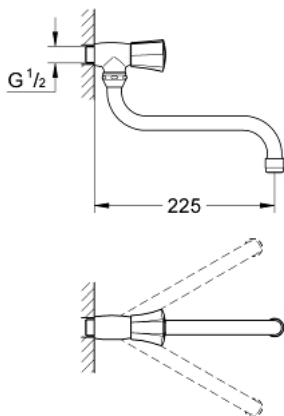

30 484 001 **COSTA L BIBTAP 1/2"**

PRODUCT DESCRIPTION

- Tyc: Chrome
- wall mounted
- metal handle
- heat insulated
- screwable
- marking: blue
- GROHE LongLife finish
- mousseur
- GROHE Long-Life headparts
- swivel tubular spout, swivel area 360°
- projection 200 mm
- maximum flow rate (at 3 bar): 13 l/min

30 484 001 **COSTA L BIBTAP 1/2"**

SPARE PARTS

- 1: Handle (Spare part-nr. 45994000)
 - 1.1: Snap insert (Spare part-nr. 0538600M)
 - 2: Headpart 1/2" (Spare part-nr. 07146000)
 - 2.1: Sealing washer $\varnothing 6 \times \varnothing 2$ (Spare part-nr. 0128300M)
 - 2.2: O-ring $\varnothing 18.2 \times \varnothing 1.7$ (Spare part-nr. 0392400M)
 - 2.3: Seal (Spare part-nr. 0529100M)
 - 3: S spout (Spare part-nr. 13084000)
 - 3.1: Mousseur (Spare part-nr. 13928000)
 - 3.2: Sealing washer (Spare part-nr. 0128500M)
 - 4: Screw for Costa/Avina products (Spare part-nr. 48013000)*
- * Optional accessories