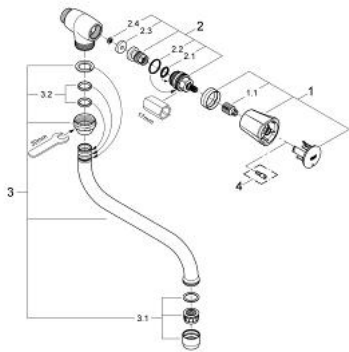

30 484 001 **COSTA L BIBTAP 1/2"**

PRODUCT DESCRIPTION

- Tyc: Chrome
- wall mounted
- metal handles
- heat insulated
- screwable
- marking: blue
- GROHE LongLife finish
- mousseur
- GROHE Long-Life headparts
- swivel tubular spout, swivel area 360°
- projection 200 mm
- maximum flow rate (at 3 bar): 13 l/min

30 484 001 **COSTA L BIBTAP 1/2"**

SPARE PARTS

- 1: Handle (Spare part-nr. 45994000)
 - 1.1: Snap insert (Spare part-nr. 0538600M)
 - 2: Headpart 1/2" (Spare part-nr. 07146000)
 - 2.1: Sealing washer $\varnothing 6 \times \varnothing 2$ (Spare part-nr. 0128300M)
 - 2.2: O-ring $\varnothing 18.2 \times \varnothing 1.7$ (Spare part-nr. 0392400M)
 - 2.3: Seal (Spare part-nr. 0529100M)
 - 3: S spout (Spare part-nr. 13084000)
 - 3.1: Mousseur (Spare part-nr. 13928000)
 - 3.2: Sealing washer (Spare part-nr. 0128500M)
 - 4: Screw for Costa/Avina products (Spare part-nr. 48013000)*
- * Optional accessories