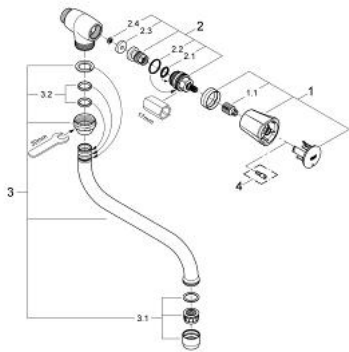

30 484 001 **COSTA L BIBTAP 1/2"**

PRODUCT DESCRIPTION

- Tyc: Chrome
- wall mounted
- metal handle
- heat insulated
- screwable
- marking: blue
- GROHE LongLife finish
- mousseur
- GROHE Long-Life headparts
- swivel tubular spout, swivel area 360°
- projection 200 mm
- maximum flow rate (at 3 bar): 13 l/min

30 484 001 **COSTA L BIBTAP 1/2"**

SPARE PARTS

- 1: Handle (Spare part-nr. 45994000)
 - 1.1: Snap insert (Spare part-nr. 0538600M)
 - 2: Headpart 1/2" (Spare part-nr. 07146000)
 - 2.1: Sealing washer $\varnothing 6 \times \varnothing 2$ (Spare part-nr. 0128300M)
 - 2.2: O-ring $\varnothing 18.2 \times \varnothing 1.7$ (Spare part-nr. 0392400M)
 - 2.3: Seal (Spare part-nr. 0529100M)
 - 3: S spout (Spare part-nr. 13084000)
 - 3.1: Mousseur (Spare part-nr. 13928000)
 - 3.2: Sealing washer (Spare part-nr. 0128500M)
 - 4: Screw for Costa/Avina products (Spare part-nr. 48013000)*
- * Optional accessories