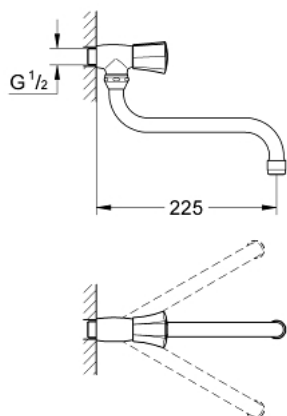

30 484 001 **COSTA L BIBTAP 1/2"**

PRODUCT DESCRIPTION

- Tyc: Chrome
- wall mounted
- metal handles
- heat insulated
- screwable
- marking: blue
- GROHE LongLife finish
- mousseur
- GROHE Long-Life headparts
- swivel tubular spout, swivel area 360°
- projection 200 mm
- maximum flow rate (at 3 bar): 13 l/min

30 484 001 **COSTA L BIBTAP 1/2"**

SPARE PARTS

- 1: Handle (Spare part-nr. 45994000)
 - 1.1: Snap insert (Spare part-nr. 0538600M)
 - 2: Headpart 1/2" (Spare part-nr. 07146000)
 - 2.1: Sealing washer $\varnothing 6 \times \varnothing 2$ (Spare part-nr. 0128300M)
 - 2.2: O-ring $\varnothing 18.2 \times \varnothing 1.7$ (Spare part-nr. 0392400M)
 - 2.3: Seal (Spare part-nr. 0529100M)
 - 3: S spout (Spare part-nr. 13084000)
 - 3.1: Mousseur (Spare part-nr. 13928000)
 - 3.2: Sealing washer (Spare part-nr. 0128500M)
 - 4: Screw for Costa/Avina products (Spare part-nr. 48013000)*
- * Optional accessories