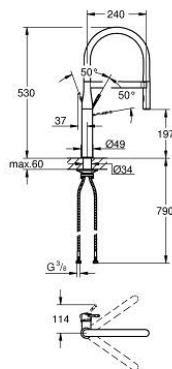

## 30 503 000 ESSENCE SINGLE-LEVER SINK MIXER 1/2"

### PRODUCT DESCRIPTION

- Colour: chrome
- single hole installation
- GROHE LongLife finish
- GROHE SilkMove 28 mm ceramic cartridge
- flow straightener
- with integrated temperature limiter
- professional spray
- with flexible, hygienic GROHFlexx kitchen santoprene hose
- diverter: laminar spray/SpeedClean shower jet
- automatic return to laminar spray
- metal spray
- MagneticDocking guarantees easy retraction and smooth docking of the spray head back to the starting position
- swivel spout
- swivel area 360°
- protected against backflow
- flexible connection hoses
- metal fixation set
- maximum flow rate (at 3 bar): 8 l/min
- professional exclusive

30 503 000 **ESSENCE SINGLE-LEVER SINK MIXER 1/2"**

**SPARE PARTS**

- 1: Lever (Spare part-nr. 46927000)
- 2: Cartridge (Spare part-nr. 46963000)
- 3: Pull-Out spray (Spare part-nr. 46965000)
- 3.1: Flow straightener (Spare part-nr. 48347000)
- 4: Shower hose (Spare part-nr. 46964KK0)
- 5: Non-return valve (Spare part-nr. 08565000)
- 6: Dirt strainer (Spare part-nr. 0676800M)
- 7: Support plate (Spare part-nr. 05334000)
- 8: Shank fastening assembly (Spare part-nr. 48384000)