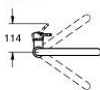

## 30 503 000 ESSENCE SINGLE-LEVER SINK MIXER 1/2"

### PRODUCT DESCRIPTION

- Colour: chrome
- single hole installation
- GROHE LongLife finish
- GROHE SilkMove 28 mm ceramic cartridge
- flow straightener
- with integrated temperature limiter
- professional spray
- with flexible, hygienic GROHFlexx kitchen santoprene hose
- diverter: laminar spray/SpeedClean shower jet
- automatic return to laminar spray
- metal spray
- MagneticDocking guarantees easy retraction and smooth docking of the spray head back to the starting position
- swivel spout
- swivel area 360°
- protected against backflow
- flexible connection hoses
- metal fixation set
- maximum flow rate (at 3 bar): 8 l/min
- professional exclusive

30 503 000 **ESSENCE SINGLE-LEVER SINK MIXER 1/2"**

**SPARE PARTS**

- 1: Lever (Spare part-nr. 46927000)
- 2: Cartridge (Spare part-nr. 46963000)
- 3: Pull-Out spray (Spare part-nr. 46965000)
- 3.1: Flow straightener (Spare part-nr. 48347000)
- 4: Shower hose (Spare part-nr. 46964KK0)
- 5: Non-return valve (Spare part-nr. 08565000)
- 6: Dirt strainer (Spare part-nr. 0676800M)
- 7: Support plate (Spare part-nr. 05334000)
- 8: Shank fastening assembly (Spare part-nr. 48384000)