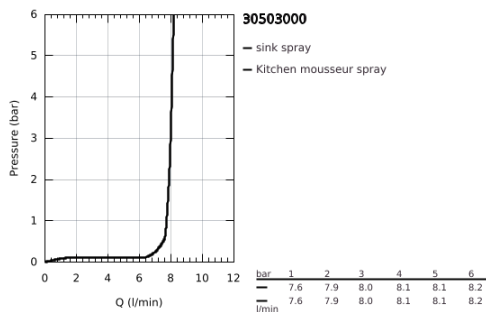

## 30 503 000 ESSENCE SINGLE-LEVER SINK MIXER 1/2"

### PRODUCT DESCRIPTION

- Colour: chrome
- single hole installation
- GROHE LongLife finish
- GROHE SilkMove 28 mm ceramic cartridge
- flow straightener
- with integrated temperature limiter
- professional spray
- with flexible, hygienic GROHFlexx kitchen santoprene hose
- diverter: laminar spray/SpeedClean shower jet
- automatic return to laminar spray
- metal spray
- MagneticDocking guarantees easy retraction and smooth docking of the spray head back to the starting position
- swivel spout
- swivel area 360°
- protected against backflow
- flexible connection hoses
- metal fixation set
- maximum flow rate (at 3 bar): 8 l/min
- professional exclusive

30 503 000 **ESSENCE SINGLE-LEVER SINK MIXER 1/2"**

**SPARE PARTS**

- 1: Lever (Spare part-nr. 46927000)
- 2: Cartridge (Spare part-nr. 46963000)
- 3: Pull-Out spray (Spare part-nr. 46965000)
- 3.1: Flow straightener (Spare part-nr. 48347000)
- 4: Shower hose (Spare part-nr. 46964KK0)
- 5: Non-return valve (Spare part-nr. 08565000)
- 6: Dirt strainer (Spare part-nr. 0676800M)
- 7: Support plate (Spare part-nr. 05334000)
- 8: Shank fastening assembly (Spare part-nr. 48384000)