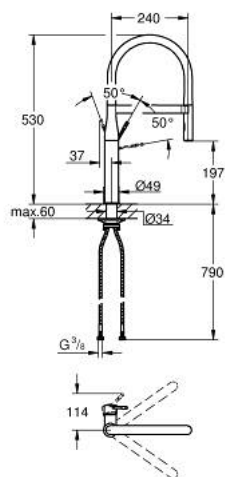

30 503 000 ESSENCE SINGLE-LEVER SINK MIXER 1/2"

PRODUCT DESCRIPTION

- Tyc: Chrome
- single hole installation
- GROHE LongLife finish
- GROHE SilkMove 28 mm ceramic cartridge
- flow straightener
- with integrated temperature limiter
- professional spray
- with flexible, hygienic GROHFlexx kitchen santoprene hose
- diverter: laminar spray/SpeedClean shower jet
- automatic return to laminar spray
- metal spray
- MagneticDocking guarantees easy retraction and smooth docking of the spray head back to the starting position
- swivel spout
- swivel area 360°
- protected against backflow
- flexible connection hoses
- metal fixation set
- maximum flow rate (at 3 bar): 8 l/min
- professional exclusive
- replaces Essence sink mixer 30 294 xx0

30 503 000 **ESSENCE SINGLE-LEVER SINK MIXER 1/2"**

SPARE PARTS

- 1: Lever (Spare part-nr. 46927000)
- 2: Cartridge (Spare part-nr. 46963000)
- 3: Pull-Out spray (Spare part-nr. 46965000)
- 3.1: Flow straightener (Spare part-nr. 48347000)
- 4: Shower hose (Spare part-nr. 46964KK0)
- 5: Non-return valve (Spare part-nr. 08565000)
- 6: Dirt strainer (Spare part-nr. 0676800M)
- 7: Support plate (Spare part-nr. 05334000)
- 8: Shank fastening assembly (Spare part-nr. 48384000)