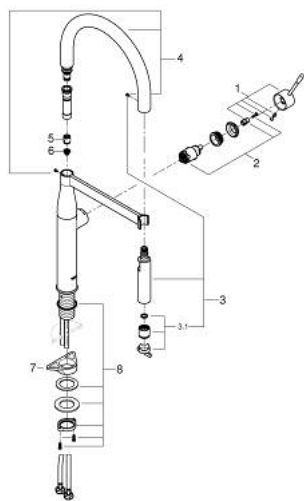

30 503 000 ESSENCE SINGLE-LEVER SINK MIXER 1/2"

PRODUCT DESCRIPTION

- Tyc: Chrome
- single hole installation
- GROHE LongLife finish
- GROHE SilkMove 28 mm ceramic cartridge
- flow straightener
- with integrated temperature limiter
- professional spray
- with flexible, hygienic GROHFlexx kitchen santoprene hose
- diverter: laminar spray/SpeedClean shower jet
- automatic return to laminar spray
- metal spray
- MagneticDocking guarantees easy retraction and smooth docking of the spray head back to the starting position
- swivel spout
- swivel area 360°
- protected against backflow
- flexible connection hoses
- metal fixation set
- maximum flow rate (at 3 bar): 8 l/min
- professional exclusive
- replaces Essence sink mixer 30 294 xx0

30 503 000 **ESSENCE SINGLE-LEVER SINK MIXER 1/2"**

SPARE PARTS

- 1: Lever (Spare part-nr. 46927000)
- 2: Cartridge (Spare part-nr. 46963000)
- 3: Pull-Out spray (Spare part-nr. 46965000)
- 3.1: Flow straightener (Spare part-nr. 48347000)
- 4: Shower hose (Spare part-nr. 46964KK0)
- 5: Non-return valve (Spare part-nr. 08565000)
- 6: Dirt strainer (Spare part-nr. 0676800M)
- 7: Support plate (Spare part-nr. 05334000)
- 8: Shank fastening assembly (Spare part-nr. 48384000)