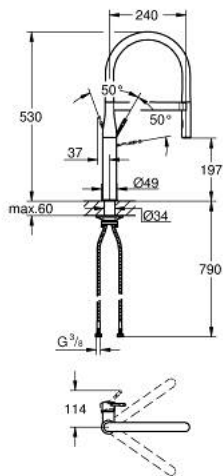

30 503 000 ESSENCE SINGLE-LEVER SINK MIXER 1/2"

PRODUCT DESCRIPTION

- Tyc: Chrome
- single hole installation
- GROHE LongLife finish
- GROHE SilkMove 28 mm ceramic cartridge
- flow straightener
- with integrated temperature limiter
- professional spray
- with flexible, hygienic GROHFlexx kitchen santoprene hose
- diverter: laminar spray/SpeedClean shower jet
- automatic return to laminar spray
- metal spray
- MagneticDocking guarantees easy retraction and smooth docking of the spray head back to the starting position
- swivel spout
- swivel area 360°
- protected against backflow
- flexible connection hoses
- metal fixation set
- maximum flow rate (at 3 bar): 8 l/min
- professional exclusive

30 503 000 **ESSENCE SINGLE-LEVER SINK MIXER 1/2"**

SPARE PARTS

- 1: Lever (Spare part-nr. 46927000)
- 2: Cartridge (Spare part-nr. 46963000)
- 3: Pull-Out spray (Spare part-nr. 46965000)
- 3.1: Flow straightener (Spare part-nr. 48347000)
- 4: Shower hose (Spare part-nr. 46964KK0)
- 5: Non-return valve (Spare part-nr. 08565000)
- 6: Dirt strainer (Spare part-nr. 0676800M)
- 7: Support plate (Spare part-nr. 05334000)
- 8: Shank fastening assembly (Spare part-nr. 48384000)