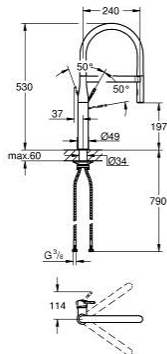

30 503 KF0 ESSENCE SINGLE-LEVER SINK MIXER 1/2"

PRODUCT DESCRIPTION

- Colour: phantom black
- single hole installation
- GROHE SilkMove 28 mm ceramic cartridge
- flow straightener
- with integrated temperature limiter
- professional spray
- with flexible, hygienic GROHFlexx kitchen santoprene hose
- diverter: laminar spray/SpeedClean shower jet
- automatic return to laminar spray
- metal spray
- MagneticDocking guarantees easy retraction and smooth docking of the spray head back to the starting position
- swivel spout
- swivel area 360°
- protected against backflow
- flexible connection hoses
- metal fixation set
- maximum flow rate (at 3 bar): 8 l/min
- professional exclusive

30 503 KF0 ESSENCE SINGLE-LEVER SINK MIXER 1/2"

SPARE PARTS

- 1: lever (Spare part-nr. 46927KF0)
- 2: Cartridge (Spare part-nr. 46963000)
- 3: pull out spray (Spare part-nr. 46965KF0)
- 3.1: Flow straightener (Spare part-nr. 48347000)
- 4: Shower hose (Spare part-nr. 46964KK0)
- 5: Non-return valve (Spare part-nr. 08565000)
- 6: Dirt strainer (Spare part-nr. 0676800M)
- 7: Support plate (Spare part-nr. 05334000)
- 8: Shank fastening assembly (Spare part-nr. 48384000)