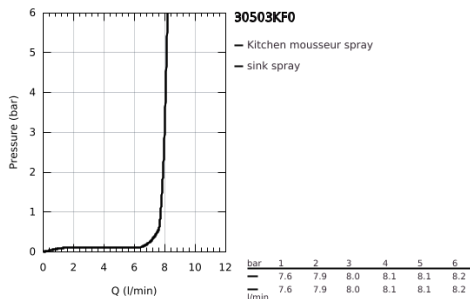

30 503 KF0 ESSENCE SINGLE-LEVER SINK MIXER 1/2"

PRODUCT DESCRIPTION

- Colour: phantom black
- single hole installation
- GROHE SilkMove 28 mm ceramic cartridge
- flow straightener
- with integrated temperature limiter
- professional spray
- with flexible, hygienic GROHFlexx kitchen santoprene hose
- diverter: laminar spray/SpeedClean shower jet
- automatic return to laminar spray
- metal spray
- MagneticDocking guarantees easy retraction and smooth docking of the spray head back to the starting position
- swivel spout
- swivel area 360°
- protected against backflow
- flexible connection hoses
- metal fixation set
- maximum flow rate (at 3 bar): 8 l/min
- professional exclusive

30 503 KF0 ESSENCE SINGLE-LEVER SINK MIXER 1/2"

SPARE PARTS

- 1: lever (Spare part-nr. 46927KF0)
- 2: Cartridge (Spare part-nr. 46963000)
- 3: pull out spray (Spare part-nr. 46965KF0)
- 3.1: Flow straightener (Spare part-nr. 48347000)
- 4: Shower hose (Spare part-nr. 46964KK0)
- 5: Non-return valve (Spare part-nr. 08565000)
- 6: Dirt strainer (Spare part-nr. 0676800M)
- 7: Support plate (Spare part-nr. 05334000)
- 8: Shank fastening assembly (Spare part-nr. 48384000)