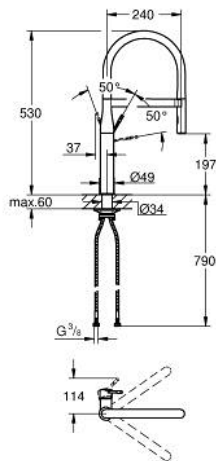

30 503 KF0 ESSENCE SINGLE-LEVER SINK MIXER 1/2"

PRODUCT DESCRIPTION

- Typ: phantom black
- single hole installation
- GROHE SilkMove 28 mm ceramic cartridge
- flow straightener
- with integrated temperature limiter
- professional spray
- with flexible, hygienic GROHFlexx kitchen santoprene hose
- diverter: laminar spray/SpeedClean shower jet
- automatic return to laminar spray
- metal spray
- MagneticDocking guarantees easy retraction and smooth docking of the spray head back to the starting position
- swivel spout
- swivel area 360°
- protected against backflow
- flexible connection hoses
- metal fixation set
- maximum flow rate (at 3 bar): 8 l/min
- professional exclusive

30 503 KF0 ESSENCE SINGLE-LEVER SINK MIXER 1/2"

SPARE PARTS

- 1: lever (Spare part-nr. 46927KF0)
- 2: Cartridge (Spare part-nr. 46963000)
- 3: pull out spray (Spare part-nr. 46965KF0)
- 3.1: Flow straightener (Spare part-nr. 48347000)
- 4: Shower hose (Spare part-nr. 46964KK0)
- 5: Non-return valve (Spare part-nr. 08565000)
- 6: Dirt strainer (Spare part-nr. 0676800M)
- 7: Support plate (Spare part-nr. 05334000)
- 8: Shank fastening assembly (Spare part-nr. 48384000)