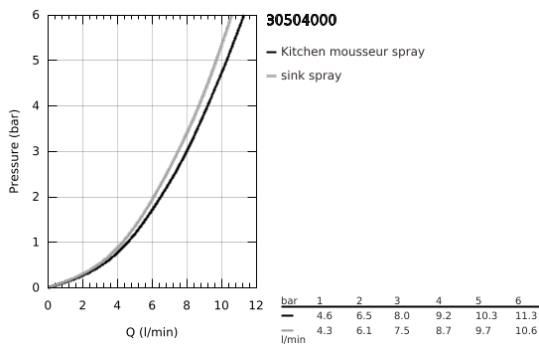

30 504 000 **ESSENCE SINGLE-LEVER SINK MIXER 1/2"**

PRODUCT DESCRIPTION

- Colour: chrome
- high spout
- single hole installation
- GROHE LongLife finish
- GROHE SilkMove 28 mm ceramic cartridge
- Pull-Out spout for greater flexibility
- Easy Docking Function guarantees easy retraction and smooth docking back to the starting position
- flow straightener
- Dual Spray - switch between laminar spray and SpeedClean shower jet using diverter
- automatic return to laminar spray
- material: metal
- swivel tubular spout, swivel area 360°
- integrated non-return valve
- protected against backflow
- flexible connection hoses
- metal fixation set
- integrated temperature limiter
- min. recommended pressure 1.0 bar
- maximum flow rate (at 3 bar): 8 l/min
- professional exclusive

30 504 000 **ESSENCE SINGLE-LEVER SINK MIXER 1/2"**

SPARE PARTS

- 1: Lever (Spare part-nr. 46927000)
- 2: Cartridge (Spare part-nr. 46580000)
- 3: Pull-Out spray (Spare part-nr. 46926000)
- 3.1: Dirt strainer (Spare part-nr. 0676800M)
- 3.2: Non-return valve (Spare part-nr. 08565000)
- 3.3: Flow straightener (Spare part-nr. 48275000)
- 4: Hose for sink mixer with pull-out dual spray or mousseur (Spare part-nr. 48293000)
- 5: Shank fastening assembly (Spare part-nr. 48384000)
- 6: Support plate (Spare part-nr. 05334000)