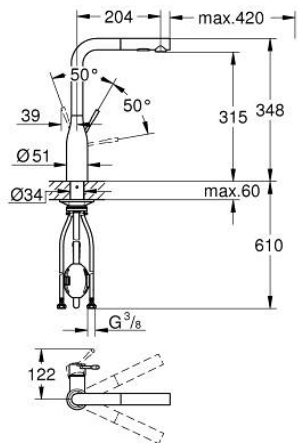

30 504 000 **ESSENCE SINGLE-LEVER SINK MIXER 1/2"**

PRODUCT DESCRIPTION

- Colour: chrome
- high spout
- single hole installation
- GROHE LongLife finish
- GROHE SilkMove 28 mm ceramic cartridge
- Pull-Out spout for greater flexibility
- Easy Docking Function guarantees easy retraction and smooth docking back to the starting position
- flow straightener
- Dual Spray - switch between laminar spray and SpeedClean shower jet using diverter
- automatic return to laminar spray
- material: metal
- swivel tubular spout, swivel area 360°
- integrated non-return valve
- protected against backflow
- flexible connection hoses
- metal fixation set
- integrated temperature limiter
- min. recommended pressure 1.0 bar
- maximum flow rate (at 3 bar): 8 l/min
- professional exclusive

30 504 000 **ESSENCE SINGLE-LEVER SINK MIXER 1/2"**

SPARE PARTS

- 1: Lever (Spare part-nr. 46927000)
- 2: Cartridge (Spare part-nr. 46580000)
- 3: Pull-Out spray (Spare part-nr. 46926000)
- 3.1: Dirt strainer (Spare part-nr. 0676800M)
- 3.2: Non-return valve (Spare part-nr. 08565000)
- 3.3: Flow straightener (Spare part-nr. 48275000)
- 4: Hose for sink mixer with pull-out dual spray or mousseur (Spare part-nr. 48293000)
- 5: Shank fastening assembly (Spare part-nr. 48384000)
- 6: Support plate (Spare part-nr. 05334000)